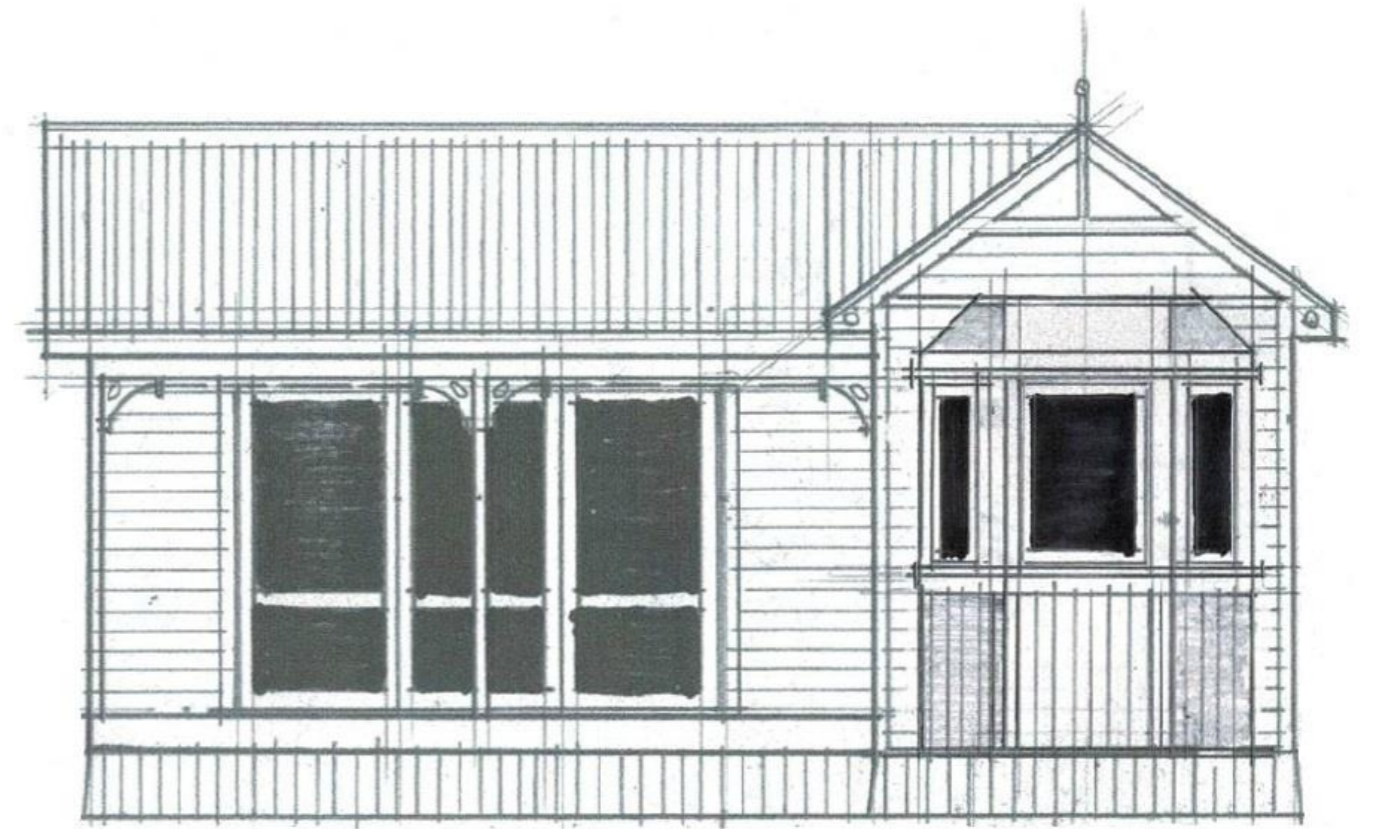

office@hybridbuild.co.nz
 www.hybridbuild.co.nz
 09 810 9479

Project: Sleepout – Villa Aesthetic
 Site: Your Home Address
 Client: Mr & Mrs Joe & Jane Blogs

Sleepout Villa Render
 Sketch Design

Drawing 1	Scale N.T.S	Drawn CB
Job HB S1.0	Revision 0	Date Date

Sleepout 30m2 Villa 1

Sleepout 30m2 Villa 2

Sleepout 30m2 Villa 3

Sleepout 30m2 Villa 4

Sleepout 30m2 Villa 1

Sleepout 30m2 Villa 2

	office@hybridbuild.co.nz www.hybridbuild.co.nz 09 810 9479	Project: Sleepout – Villa Aesthetic Site: Your Home Address Client: Mr & Mrs Joe & Jane Blogs	Sleepout Villa 2			Drawing 4	Scale N.T.S	Drawn CB
			Sketch Design			Job HB S1.2	Revision 0	Date Date

Sleepout 30m2 Villa 3

Sleepout 30m2 Villa 4