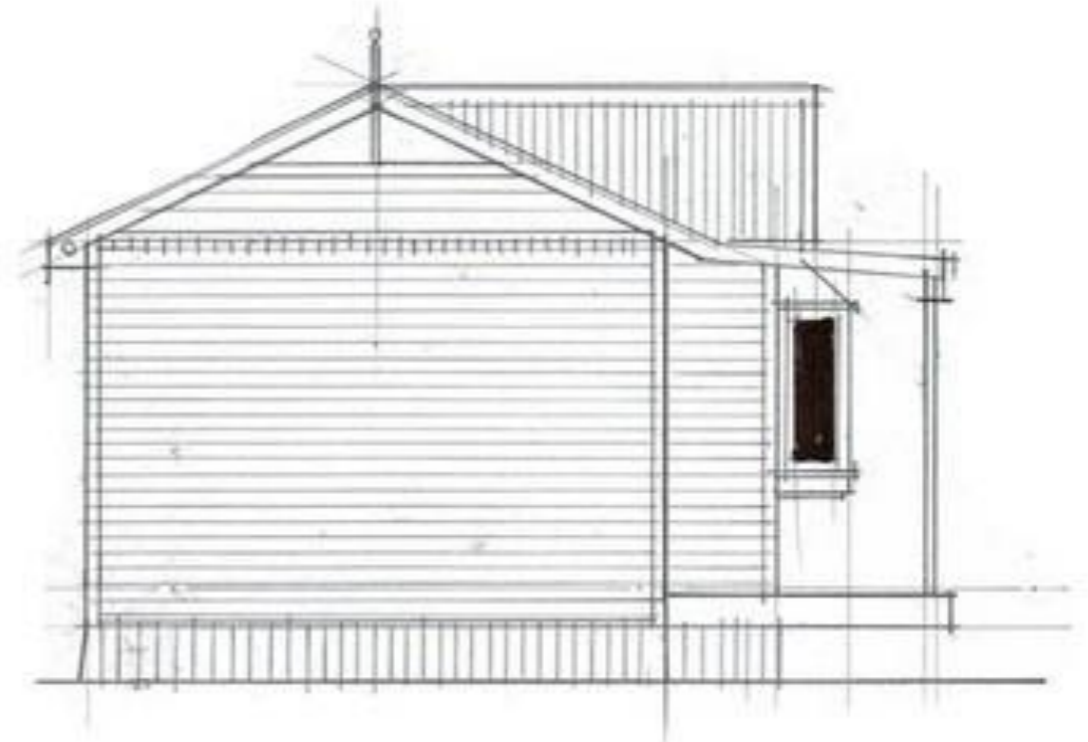

office@hybridbuild.co.nz
 www.hybridbuild.co.nz
 09 810 9479

Project: Sleepout – Villa Aesthetic
 Site: Your Home Address
 Client: Mr & Mrs Joe & Jane Blogs

Sleepout Villa Render
 Sketch Design

Drawing 1	Scale N.T.S	Drawn CB
Job HB S1.0	Revision 0	Date Date

Sleepout 30m2 Villa 1

Sleepout 30m2 Villa 2

Sleepout 30m2 Villa 3

Sleepout 30m2 Villa 4

Sleepout 30m2 Villa 1

Sleepout 30m2 Villa 2

	office@hybridbuild.co.nz www.hybridbuild.co.nz 09 810 9479	Project: Sleepout – Villa Aesthetic Site: Your Home Address Client: Mr & Mrs Joe & Jane Blogs	Sleepout Villa 2			Drawing 4	Scale N.T.S	Drawn CB
			Sketch Design			Job HB S1.2	Revision 0	Date Date

Sleepout 30m2 Villa 3

Sleepout 30m2 Villa 4