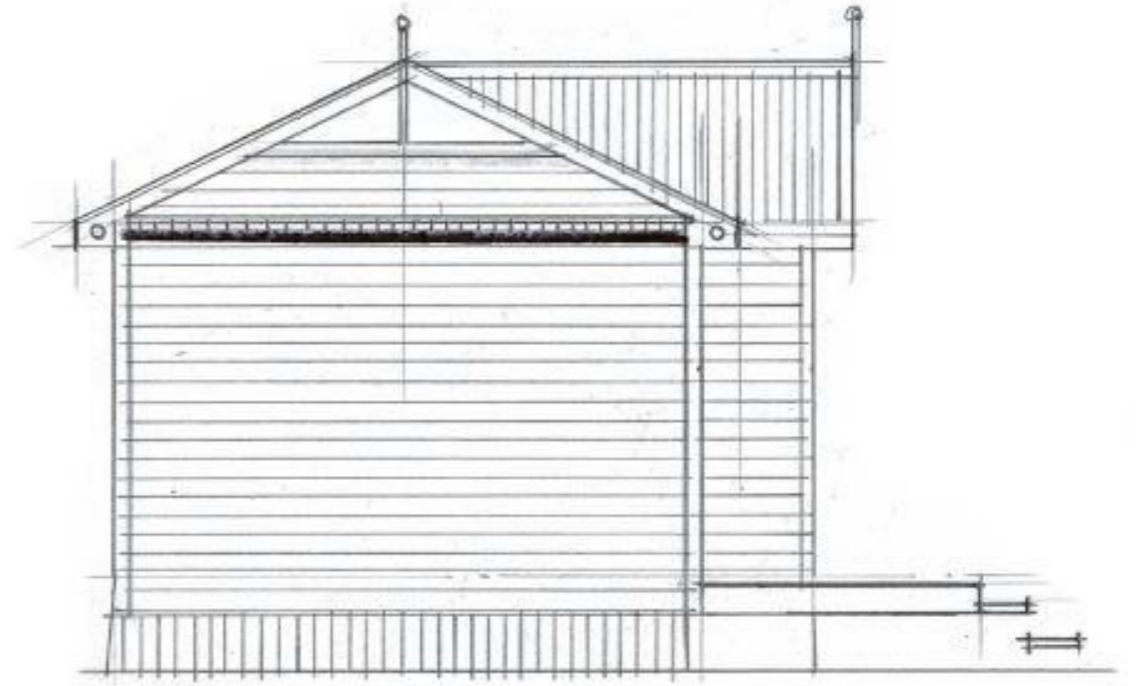

office@hybridbuild.co.nz
 www.hybridbuild.co.nz
 09 810 9479

Project: Sleepout – Villa Aesthetic
 Site: Your Home Address
 Client: Mr & Mrs Joe & Jane Blogs

Sleepout Villa Render
 Sketch Design

Drawing 1	Scale N.T.S	Drawn CB
Job HB S1.0	Revision 0	Date Date

Sleepout 30m2 Villa 1

Sleepout 30m2 Villa 2

Sleepout 30m2 Villa 3

Sleepout 30m2 Villa 4

Sleepout 30m2 Villa 1

Sleepout 30m2 Villa 2

	office@hybridbuild.co.nz www.hybridbuild.co.nz 09 810 9479	Project: Sleepout – Villa Aesthetic Site: Your Home Address Client: Mr & Mrs Joe & Jane Blogs	Sleepout Villa 2			Drawing 4	Scale N.T.S	Drawn CB
			Sketch Design			Job HB S1.2	Revision 0	Date Date

Sleepout 30m2 Villa 3

Sleepout 30m2 Villa 4