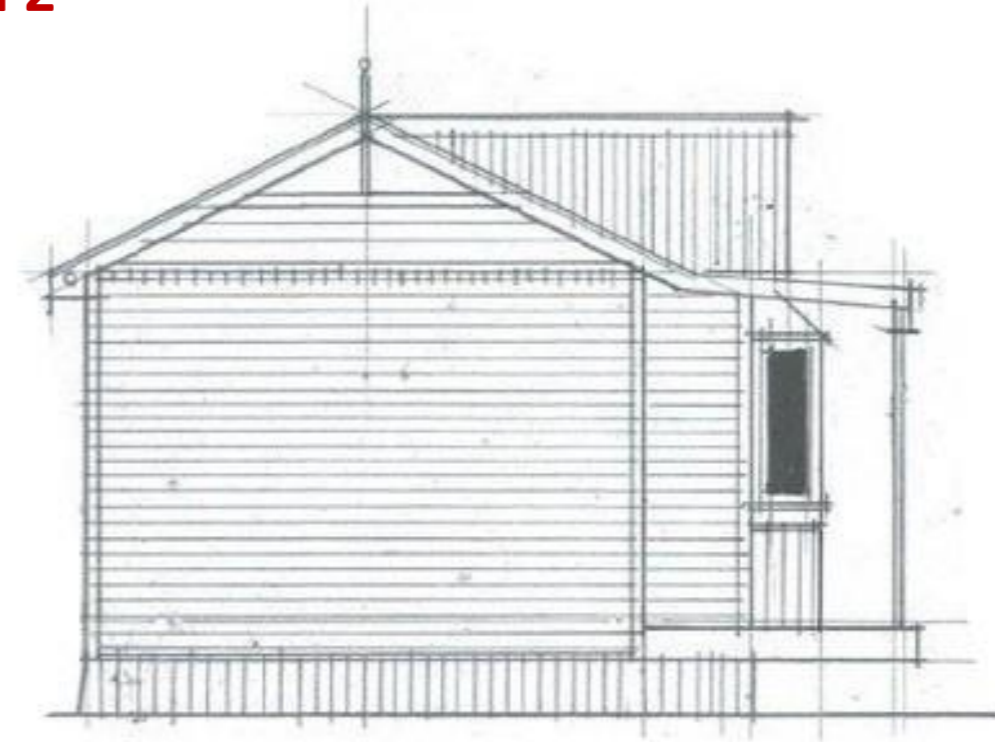

office@hybridbuild.co.nz
 www.hybridbuild.co.nz
 09 810 9479

Project: Sleepout – Villa Aesthetic
 Site: Your Home Address
 Client: Mr & Mrs Joe & Jane Blogs

Sleepout Villa Render
 Sketch Design

Drawing 1	Scale N.T.S	Drawn CB
Job HB S1.0	Revision 0	Date Date

Sleepout 30m2 Villa 1

Sleepout 30m2 Villa 2

Sleepout 30m2 Villa 3

Sleepout 30m2 Villa 4

Sleepout 30m2 Villa 1

Sleepout 30m2 Villa 2

	office@hybridbuild.co.nz www.hybridbuild.co.nz 09 810 9479	Project: Sleepout – Villa Aesthetic Site: Your Home Address Client: Mr & Mrs Joe & Jane Blogs	Sleepout Villa 2			Drawing 4	Scale N.T.S	Drawn CB
			Sketch Design			Job HB S1.2	Revision 0	Date Date

Sleepout 30m2 Villa 3

Sleepout 30m2 Villa 4