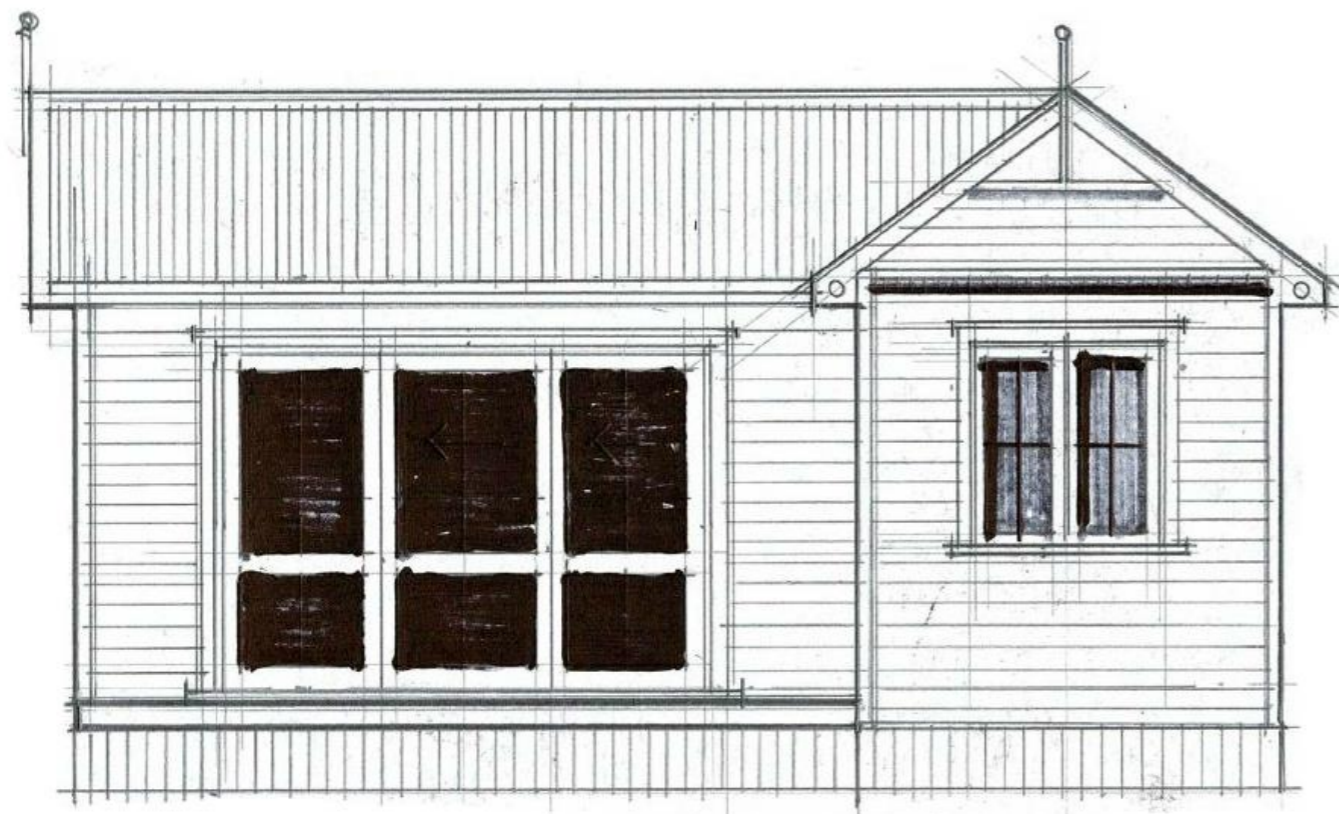

office@hybridbuild.co.nz
 www.hybridbuild.co.nz
 09 810 9479

Project: Sleepout – Villa Aesthetic
 Site: Your Home Address
 Client: Mr & Mrs Joe & Jane Blogs

Sleepout Villa Render
 Sketch Design

Drawing 1	Scale N.T.S	Drawn CB
Job HB S1.0	Revision 0	Date Date

Sleepout 30m2 Villa 1

Sleepout 30m2 Villa 2

Sleepout 30m2 Villa 3

Sleepout 30m2 Villa 4

Sleepout 30m2 Villa 1

Sleepout 30m2 Villa 2

	office@hybridbuild.co.nz www.hybridbuild.co.nz 09 810 9479	Project: Sleepout – Villa Aesthetic Site: Your Home Address Client: Mr & Mrs Joe & Jane Blogs	Sleepout Villa 2			Drawing 4	Scale N.T.S	Drawn CB
			Sketch Design			Job HB S1.2	Revision 0	Date Date

Sleepout 30m2 Villa 3

Sleepout 30m2 Villa 4