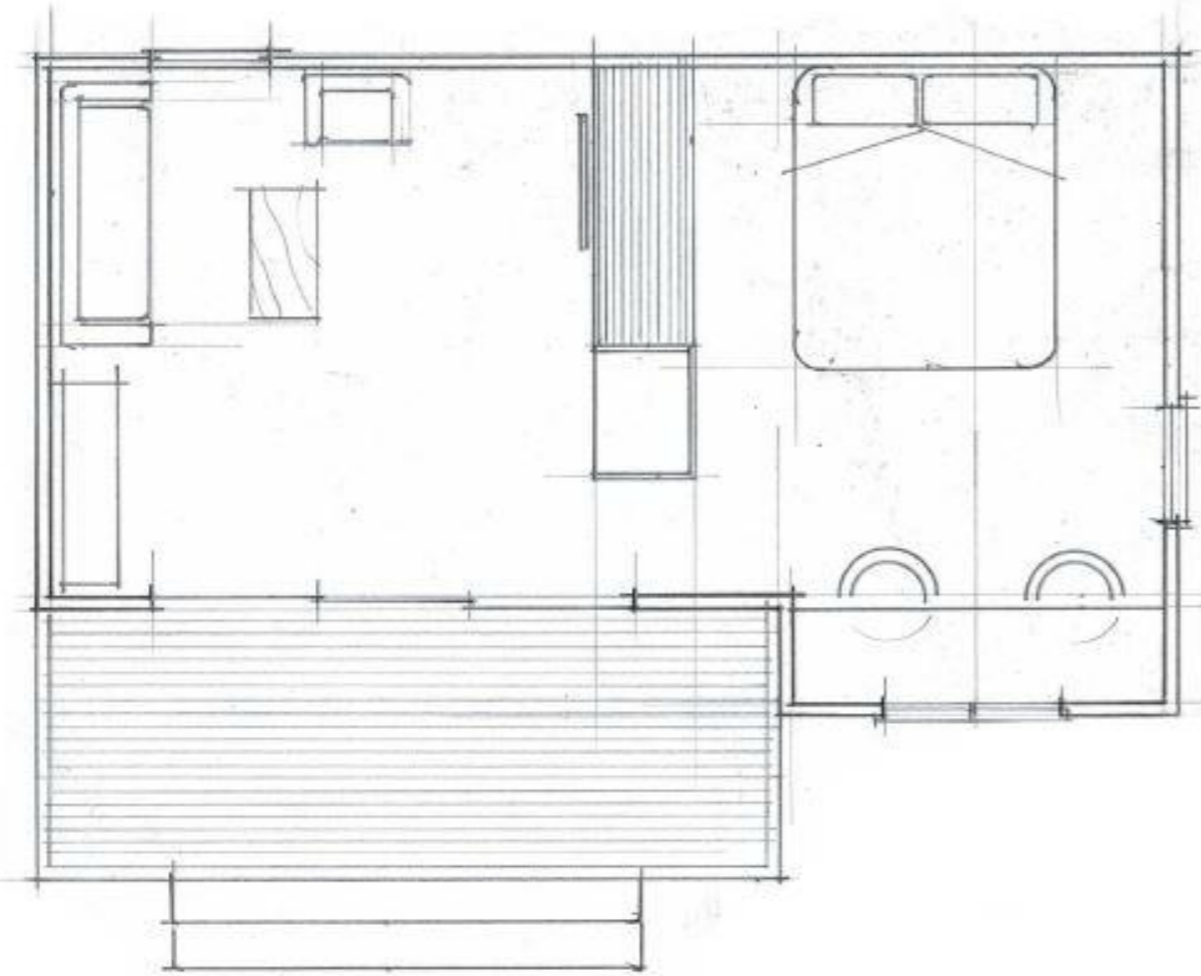

office@hybridbuild.co.nz
 www.hybridbuild.co.nz
 09 810 9479

Project: Sleepout – Villa Aesthetic
 Site: Your Home Address
 Client: Mr & Mrs Joe & Jane Blogs

Sleepout Villa Render
 Sketch Design

Drawing 1	Scale N.T.S	Drawn CB
Job HB S1.0	Revision 0	Date Date

Sleepout 30m2 Villa 1

Sleepout 30m2 Villa 2

Sleepout 30m2 Villa 3

Sleepout 30m2 Villa 4

Sleepout 30m2 Villa 1

Sleepout 30m2 Villa 2

	office@hybridbuild.co.nz www.hybridbuild.co.nz 09 810 9479	Project: Sleepout – Villa Aesthetic Site: Your Home Address Client: Mr & Mrs Joe & Jane Blogs	Sleepout Villa 2			Drawing 4	Scale N.T.S	Drawn CB
			Sketch Design			Job HB S1.2	Revision 0	Date Date

Sleepout 30m2 Villa 3

Sleepout 30m2 Villa 4