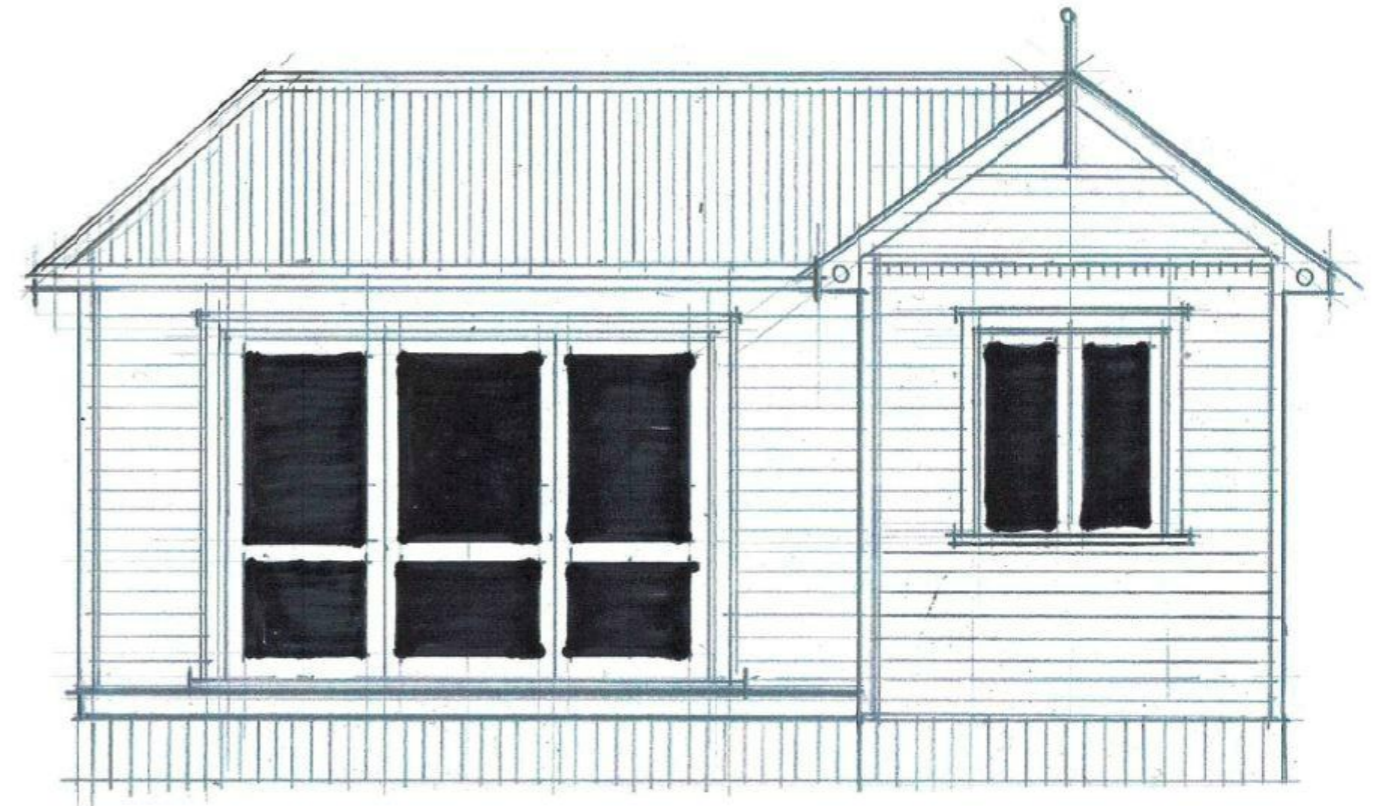

office@hybridbuild.co.nz
 www.hybridbuild.co.nz
 09 810 9479

Project: Sleepout – Villa Aesthetic
 Site: Your Home Address
 Client: Mr & Mrs Joe & Jane Blogs

Sleepout Villa Render
 Sketch Design

Drawing 1	Scale N.T.S	Drawn CB
Job HB S1.0	Revision 0	Date Date

Sleepout 30m2 Villa 1

Sleepout 30m2 Villa 2

Sleepout 30m2 Villa 3

Sleepout 30m2 Villa 4

Sleepout 30m2 Villa 1

Sleepout 30m2 Villa 2

	office@hybridbuild.co.nz www.hybridbuild.co.nz 09 810 9479	Project: Sleepout – Villa Aesthetic Site: Your Home Address Client: Mr & Mrs Joe & Jane Blogs	Sleepout Villa 2			Drawing 4	Scale N.T.S	Drawn CB
			Sketch Design			Job HB S1.2	Revision 0	Date Date

Sleepout 30m2 Villa 3

Sleepout 30m2 Villa 4