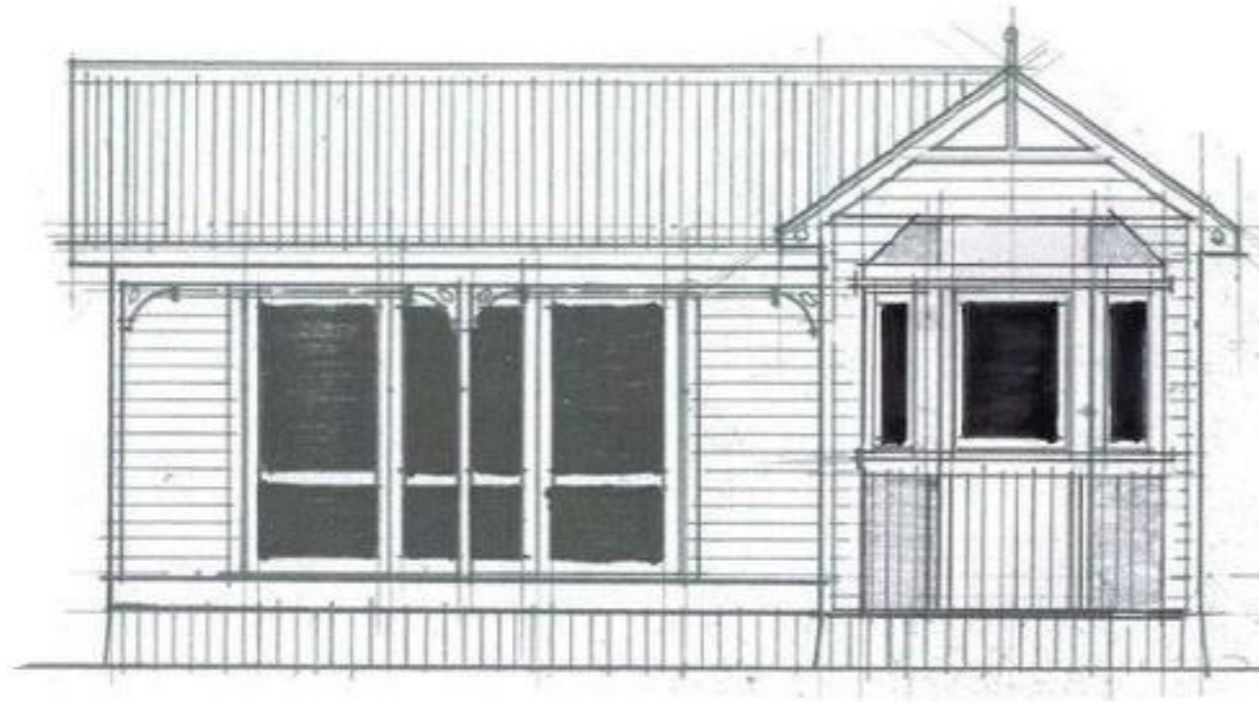

office@hybridbuild.co.nz
 www.hybridbuild.co.nz
 09 810 9479

Project: Sleepout – Villa Aesthetic
 Site: Your Home Address
 Client: Mr & Mrs Joe & Jane Blogs

Sleepout Villa Render
 Sketch Design

Drawing 1	Scale N.T.S	Drawn CB
Job HB S1.0	Revision 0	Date Date

Sleepout 30m2 Villa 1

Sleepout 30m2 Villa 2

Sleepout 30m2 Villa 3

Sleepout 30m2 Villa 4

Sleepout 30m2 Villa 1

Sleepout 30m2 Villa 2

	office@hybridbuild.co.nz www.hybridbuild.co.nz 09 810 9479	Project: Sleepout – Villa Aesthetic Site: Your Home Address Client: Mr & Mrs Joe & Jane Blogs	Sleepout Villa 2			Drawing 4	Scale N.T.S	Drawn CB
			Sketch Design			Job HB S1.2	Revision 0	Date Date

Sleepout 30m2 Villa 3

Sleepout 30m2 Villa 4