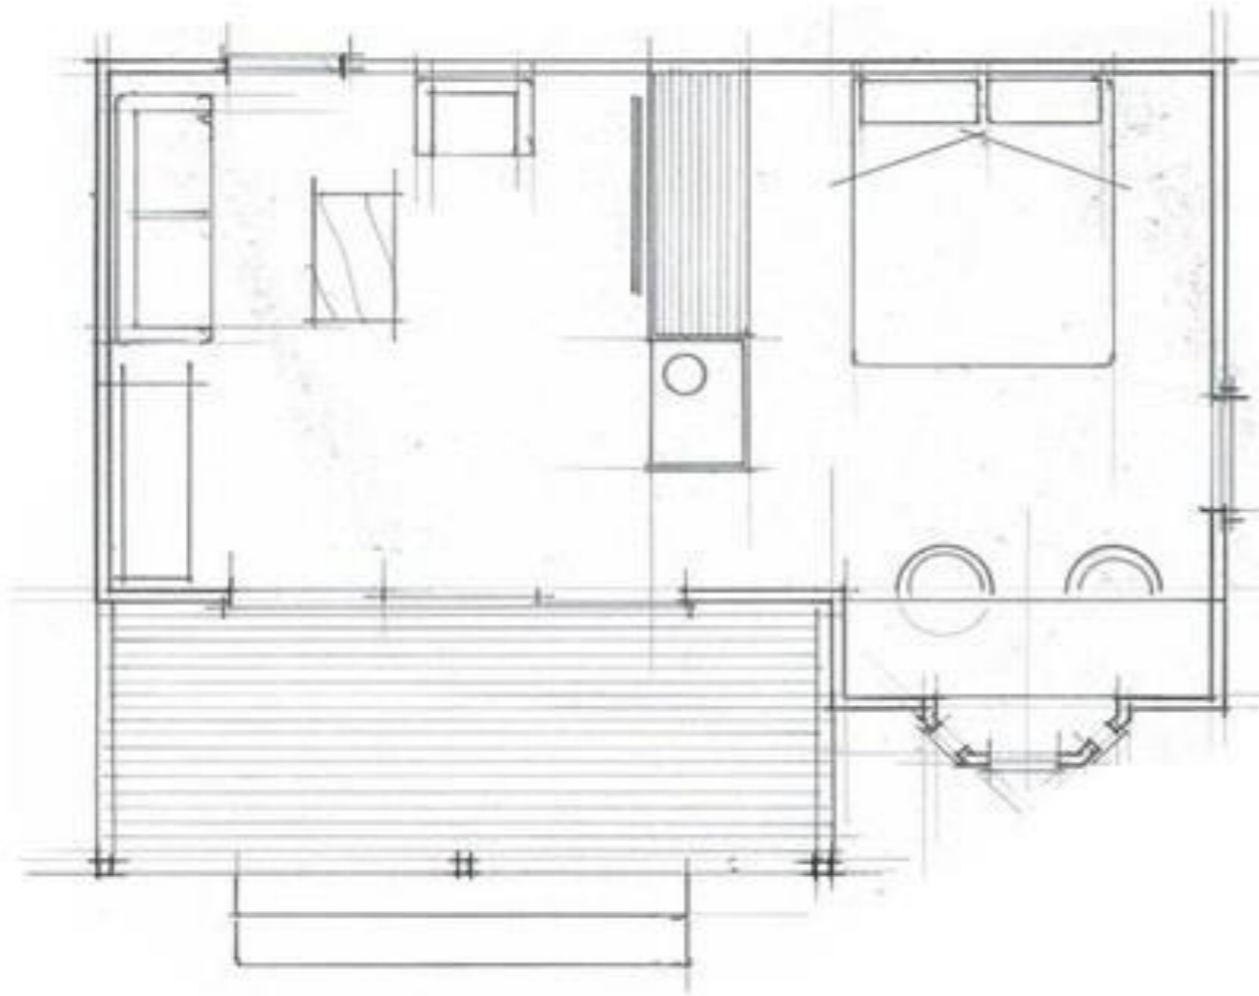

Sleepout 30m2 Villa 1

Sleepout 30m2 Villa 2

Sleepout 30m2 Villa 3

Sleepout 30m2 Villa 4

Sleepout 30m2 Villa 1

Sleepout 30m2 Villa 2

	office@hybridbuild.co.nz www.hybridbuild.co.nz 09 810 9479	Project: Sleepout – Villa Aesthetic Site: Your Home Address Client: Mr & Mrs Joe & Jane Blogs	Sleepout Villa 2			Drawing 4	Scale N.T.S	Drawn CB
			Sketch Design			Job HB S1.2	Revision 0	Date Date

Sleepout 30m2 Villa 3

Sleepout 30m2 Villa 4