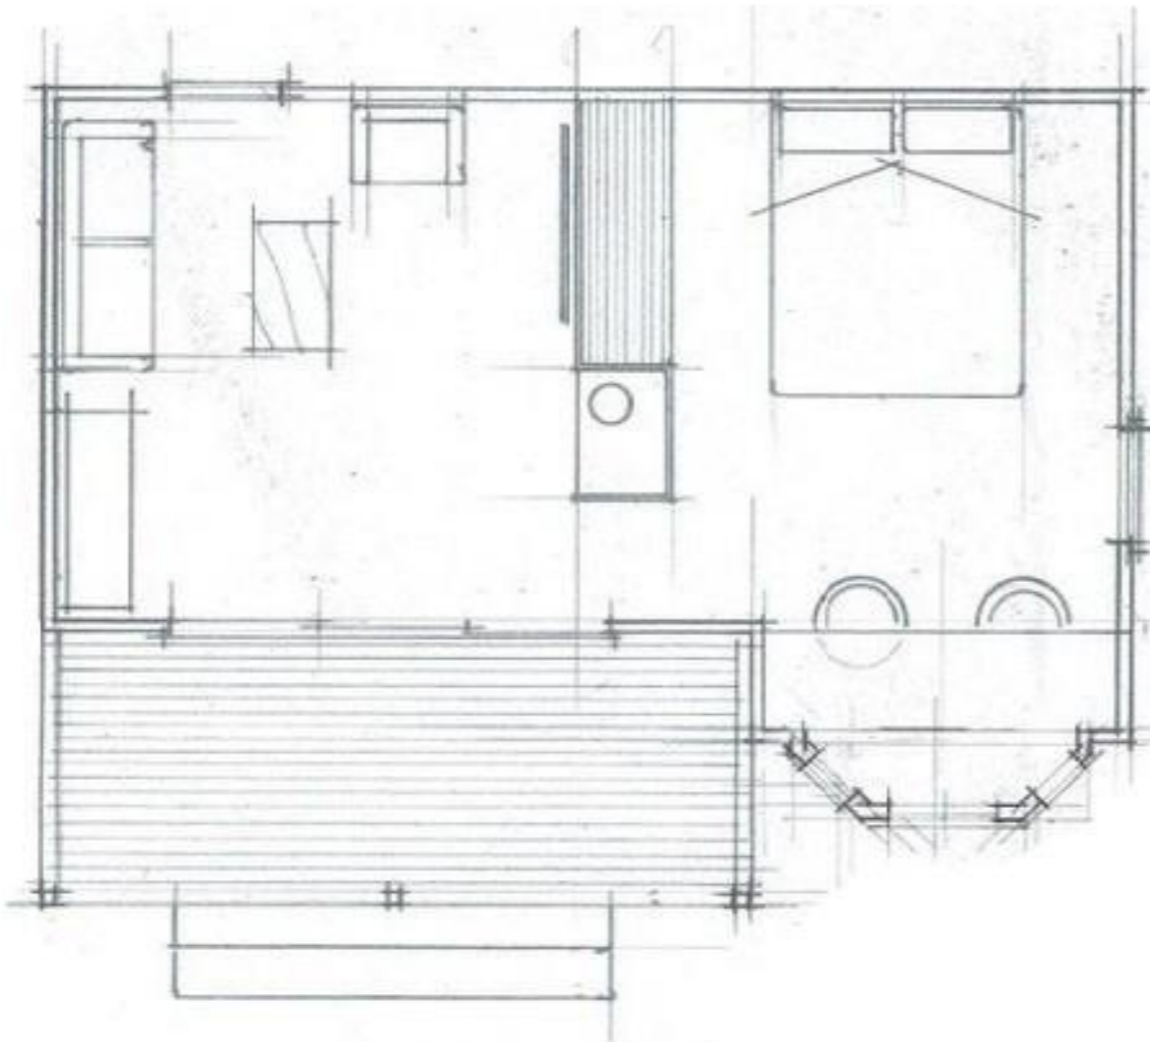

Sleepout 30m2 Villa 1

Sleepout 30m2 Villa 2

Sleepout 30m2 Villa 3

Sleepout 30m2 Villa 4

Sleepout 30m2 Villa 1

Sleepout 30m2 Villa 2

	office@hybridbuild.co.nz www.hybridbuild.co.nz 09 810 9479	Project: Sleepout – Villa Aesthetic Site: Your Home Address Client: Mr & Mrs Joe & Jane Blogs	Sleepout Villa 2			Drawing 4	Scale N.T.S	Drawn CB
			Sketch Design			Job HB S1.2	Revision 0	Date Date

Sleepout 30m2 Villa 3

Sleepout 30m2 Villa 4