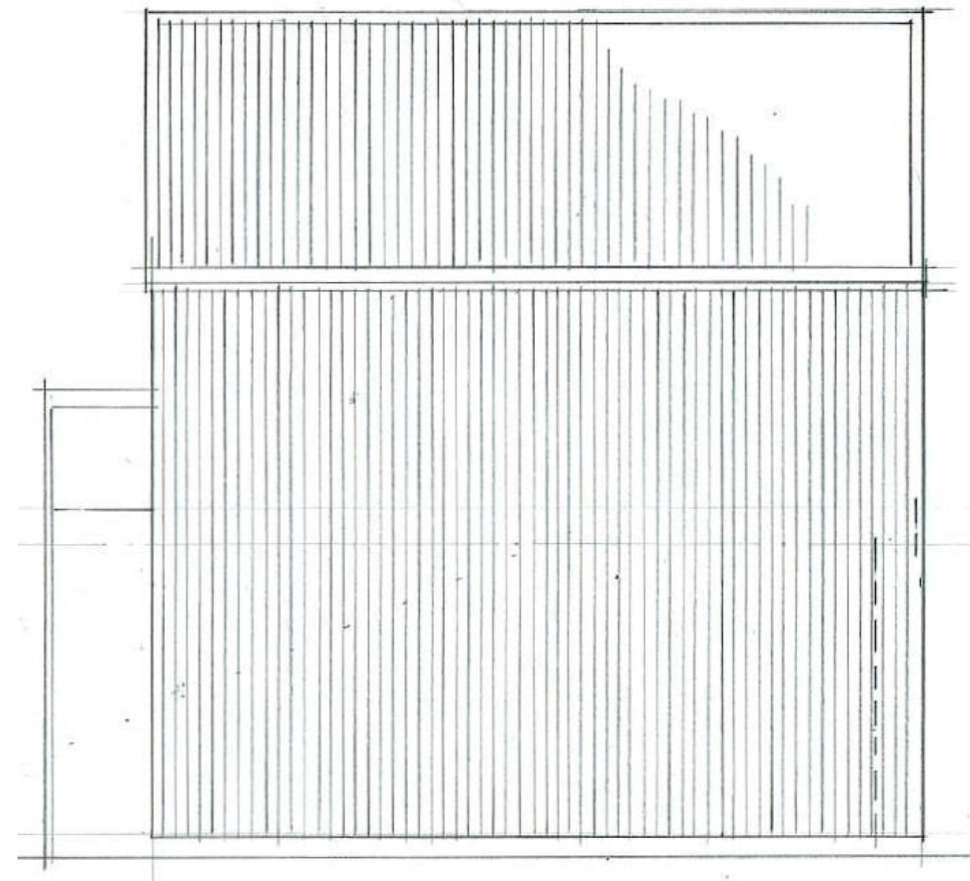

office@hybridbuild.co.nz
 www.hybridbuild.co.nz
 09 810 9479

Project: Double Garage with Loft 1
 Site: Your Home Address
 Client: Mr & Mrs Joe & Jane Blogs

Double Garage With Loft 1
 Sketch Design

Drawing 1	Scale N.T.S
Job HB DGL1	Revision 0

Drawn CB
Date Date

office@hybridbuild.co.nz
 www.hybridbuild.co.nz
 09 810 9479

Project: Double Garage with Loft 1
 Site: Your Home Address
 Client: Mr & Mrs Joe & Jane Blogs

Double Garage With Loft 1

Sketch Design

Drawing
2
Job
HB DGL1

Scale
N.T.S
Revision
0

Drawn
CB
Date
Date