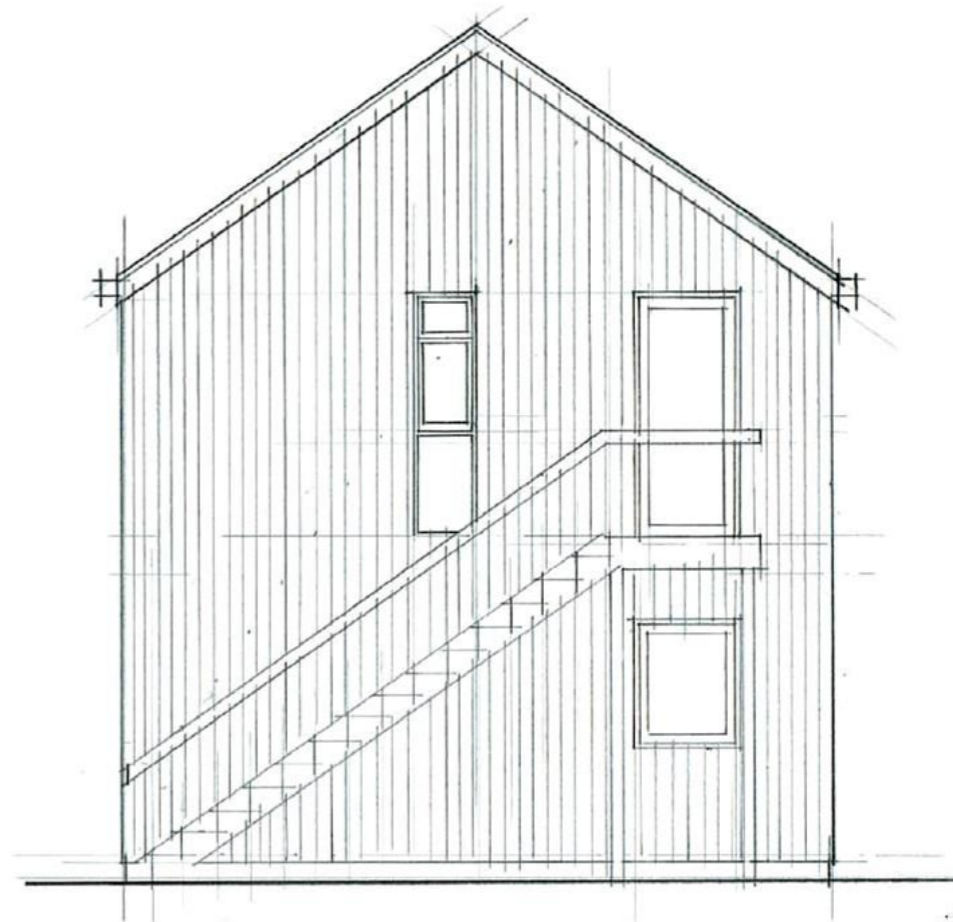

office@hybridbuild.co.nz
 www.hybridbuild.co.nz
 09 810 9479

Project: Double Garage with Loft 1
 Site: Your Home Address
 Client: Mr & Mrs Joe & Jane Blogs

Double Garage With Loft 1
 Sketch Design

Drawing 1	Scale N.T.S
Job HB DGL1	Revision 0

Drawn CB
Date Date

office@hybridbuild.co.nz
 www.hybridbuild.co.nz
 09 810 9479

Project: Double Garage with Loft 1
 Site: Your Home Address
 Client: Mr & Mrs Joe & Jane Blogs

Double Garage With Loft 1

Sketch Design