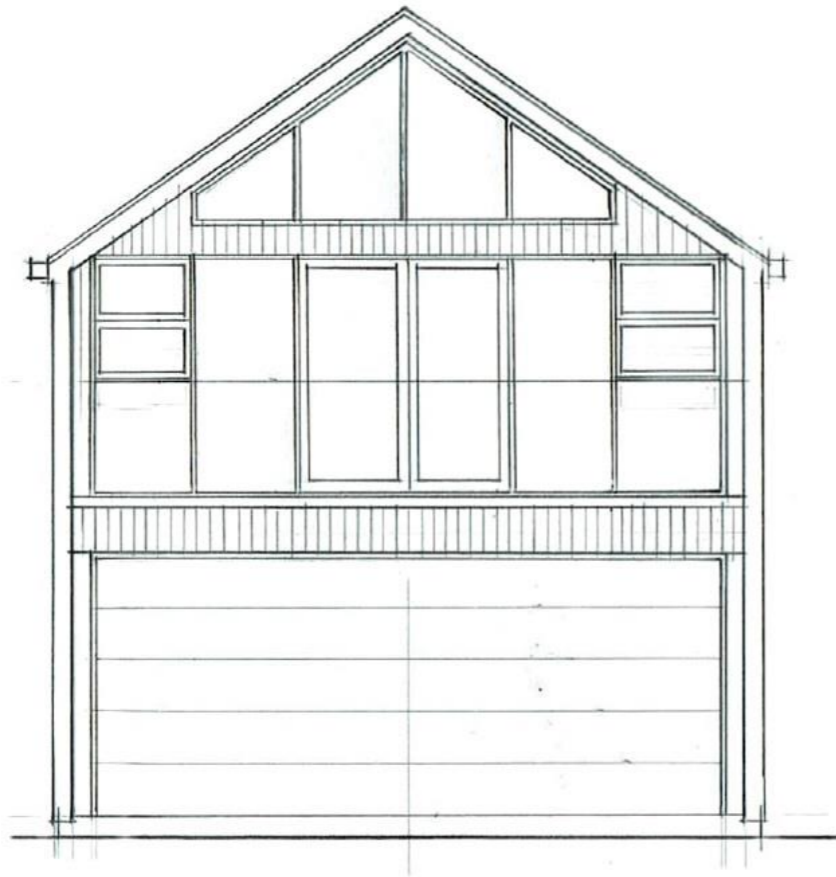

office@hybridbuild.co.nz
 www.hybridbuild.co.nz
 09 810 9479

Project: Double Garage with Loft 1
 Site: Your Home Address
 Client: Mr & Mrs Joe & Jane Blogs

Double Garage With Loft 1
 Sketch Design

Drawing 1	Scale N.T.S
Job HB DGL1	Revision 0

Drawn CB
Date Date

office@hybridbuild.co.nz
 www.hybridbuild.co.nz
 09 810 9479

Project: Double Garage with Loft 1
 Site: Your Home Address
 Client: Mr & Mrs Joe & Jane Blogs

Double Garage With Loft 1

Sketch Design