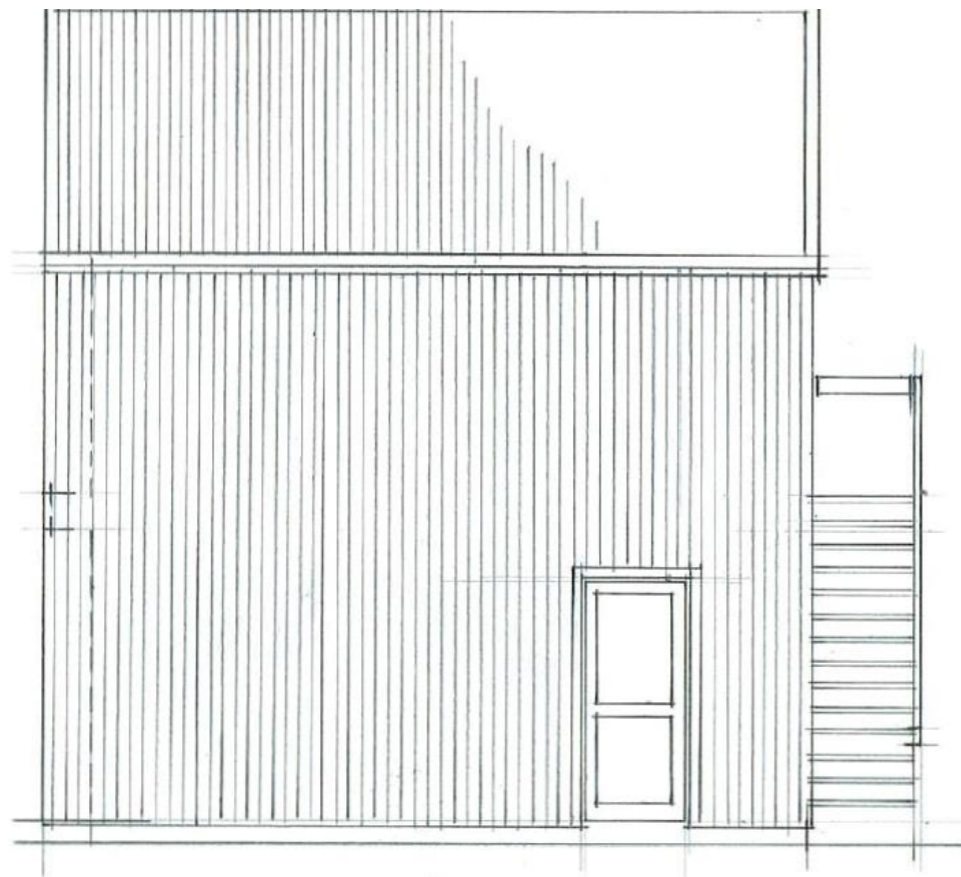

office@hybridbuild.co.nz
 www.hybridbuild.co.nz
 09 810 9479

Project: Double Garage with Loft 1
 Site: Your Home Address
 Client: Mr & Mrs Joe & Jane Blogs

Double Garage With Loft 1
 Sketch Design

Drawing 1	Scale N.T.S
Job HB DGL1	Revision 0

Drawn CB
Date Date

office@hybridbuild.co.nz
 www.hybridbuild.co.nz
 09 810 9479

Project: Double Garage with Loft 1
 Site: Your Home Address
 Client: Mr & Mrs Joe & Jane Blogs

Double Garage With Loft 1

Sketch Design

Drawing
2
Job
HB DGL1

Scale
N.T.S
Revision
0

Drawn
CB
Date
Date