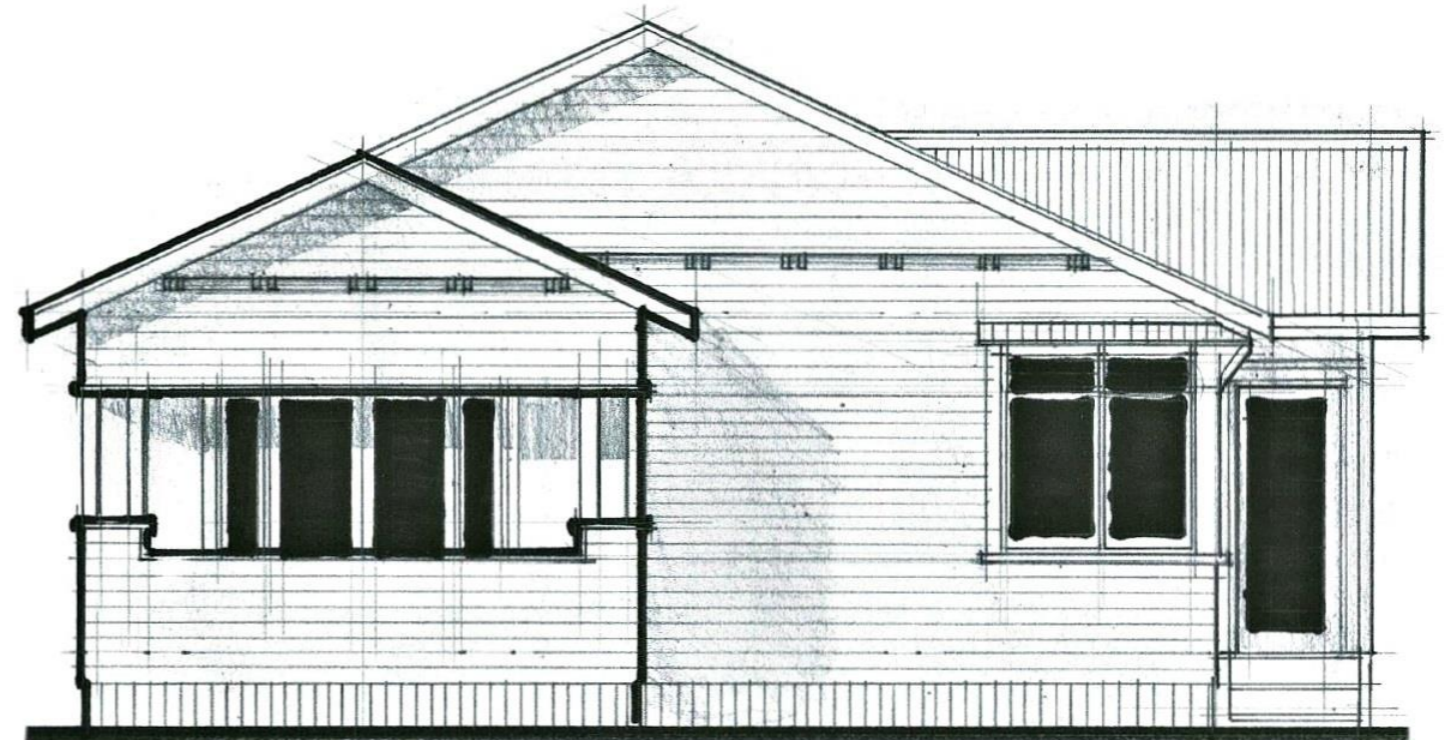


	office@hybridbuild.co.nz www.hybridbuild.co.nz 09 810 9479	Project: Minor Dwelling Bungalow Site: Your Home Address Client: Mr & Mrs Joe & Jane Blogs	Minor Dwelling Bungalow 65m2			Drawing 1	Scale N.T.S	Drawn CB
			Sketch Design			Job HB MDB1	Revision 0	Date Date

Minor Dwelling 65m2 Front Entrance

Minor Dwelling 65m2 Side Entrance

Minor Dwelling 65m2 Arts & Crafts

Minor Dwelling 65m2 Front Entrance

Minor Dwelling 65m2 Side Entrance

Minor Dwelling 65m2 Arts & Crafts