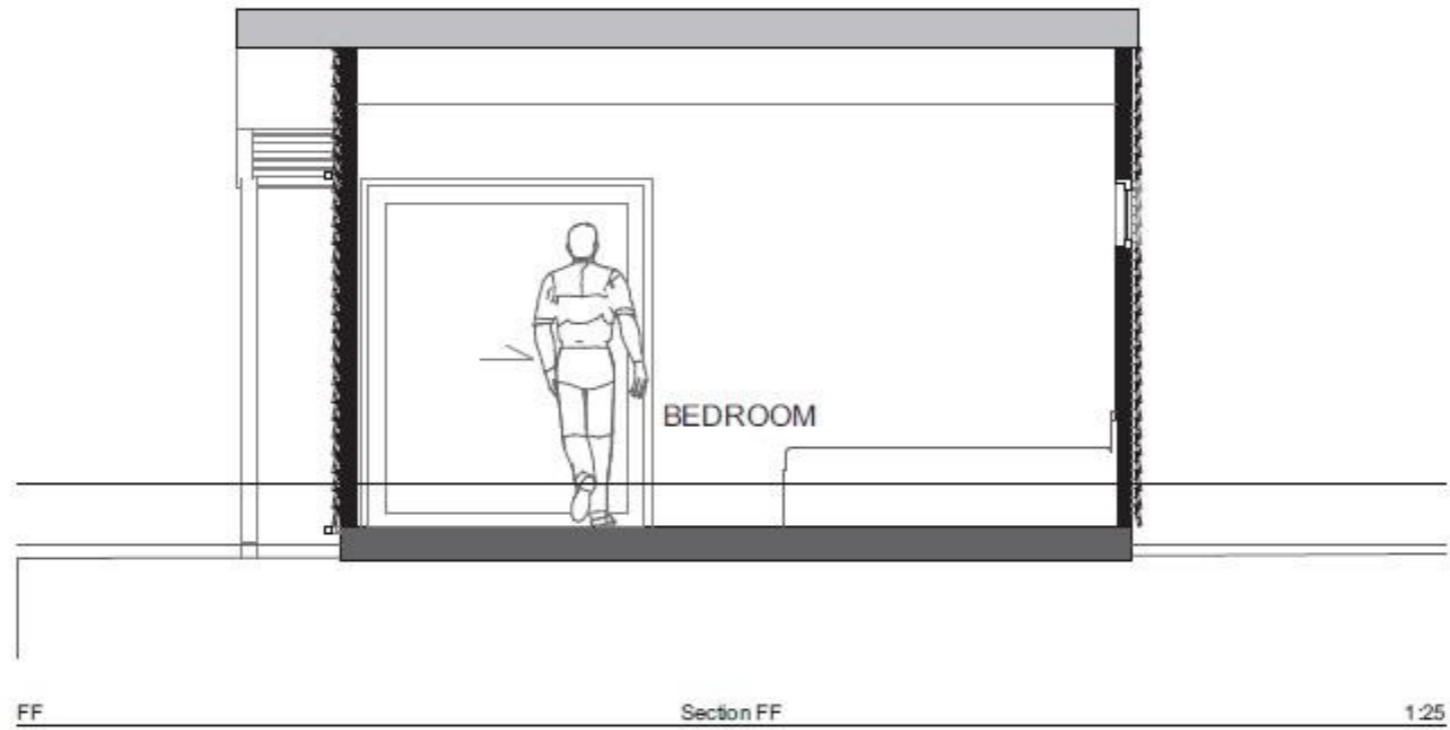

office@hybridbuild.co.nz
 www.hybridbuild.co.nz
 09 810 9479

Project: Sleepout – Louvre Storage
Site: Your Home Address
Client: Mr & Mrs Joe & Jane Blogs

Sleepout Louvre Storage
 Concept Design

Drawing 2	Scale N.T.S
Job HB SLS1	Revision 0

Drawn CB
Date Date

Sleepout Louvre Storage	Drawing	3	Scale	N.T.S	Drawn	CB
	Concept Design	Job	HB SLS1	Revision	0	Date

1:25

Sleepout Ground Floor Plan-Dimensions

office@hybridbuild.co.nz
 www.hybridbuild.co.nz
 09 810 9479