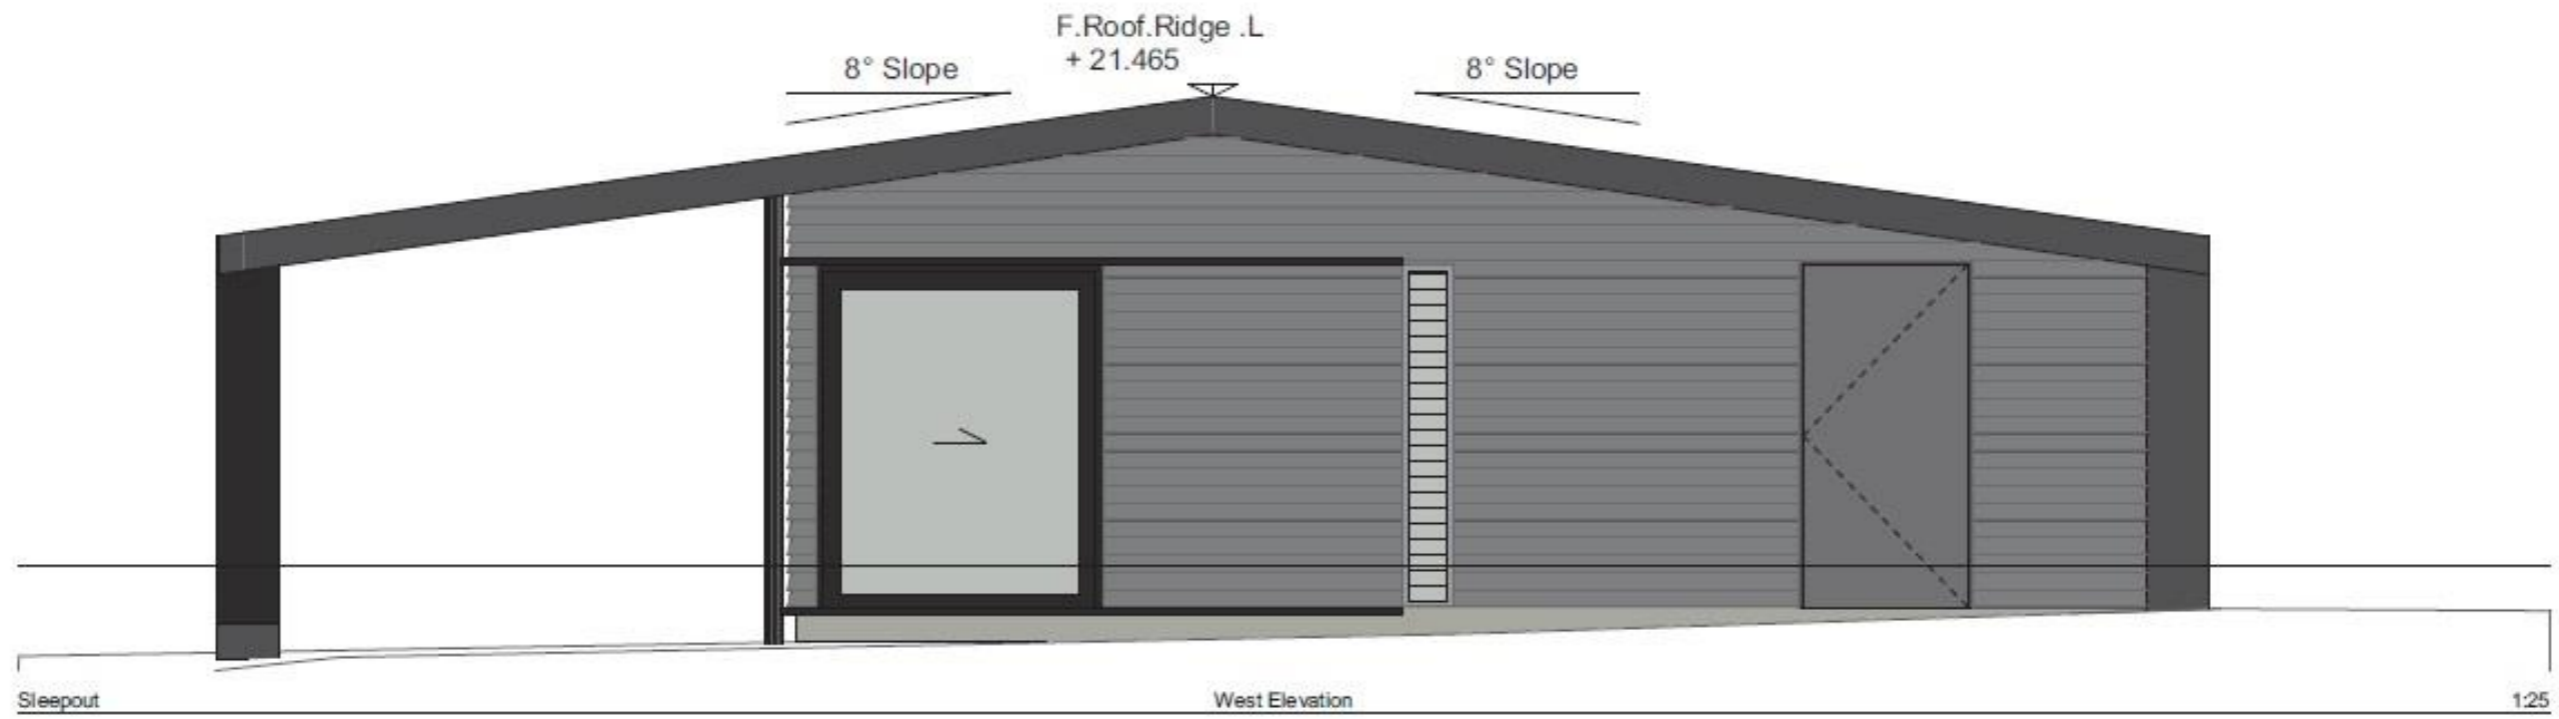

	office@hybridbuild.co.nz www.hybridbuild.co.nz 09 810 9479	Project: Sleepout – Louvre Storage Site: Your Home Address Client: Mr & Mrs Joe & Jane Blogs	Sleepout Louvre Storage			Drawing 1	Scale N.T.S	Drawn CB
			Concept Design			Job HB SLS1	Revision 0	Date Date

office@hybridbuild.co.nz
 www.hybridbuild.co.nz
 09 810 9479

Project: Sleepout – Louvre Storage
Site: Your Home Address
Client: Mr & Mrs Joe & Jane Blogs

Sleepout Louvre Storage
 Concept Design

Drawing 2	Scale N.T.S
Job HB SLS1	Revision 0

Drawn CB
Date Date

Sleepout Louvre Storage	Drawing	3	Scale	N.T.S	Drawn	CB
	Concept Design	Job	HB SLS1	Revision	0	Date

1:25

Sleepout Ground Floor Plan-Dimensions

office@hybridbuild.co.nz
 www.hybridbuild.co.nz
 09 810 9479

Project: Sleepout – Louvre Storage
 Site: Your Home Address
 Client: Mr & Mrs Joe & Jane Blogs

Sleepout Louvre Storage	Drawing	7	Scale	N.T.S	Drawn	CB
	Job	HB SLS1	Revision	0	Date	Date
Concept Design						