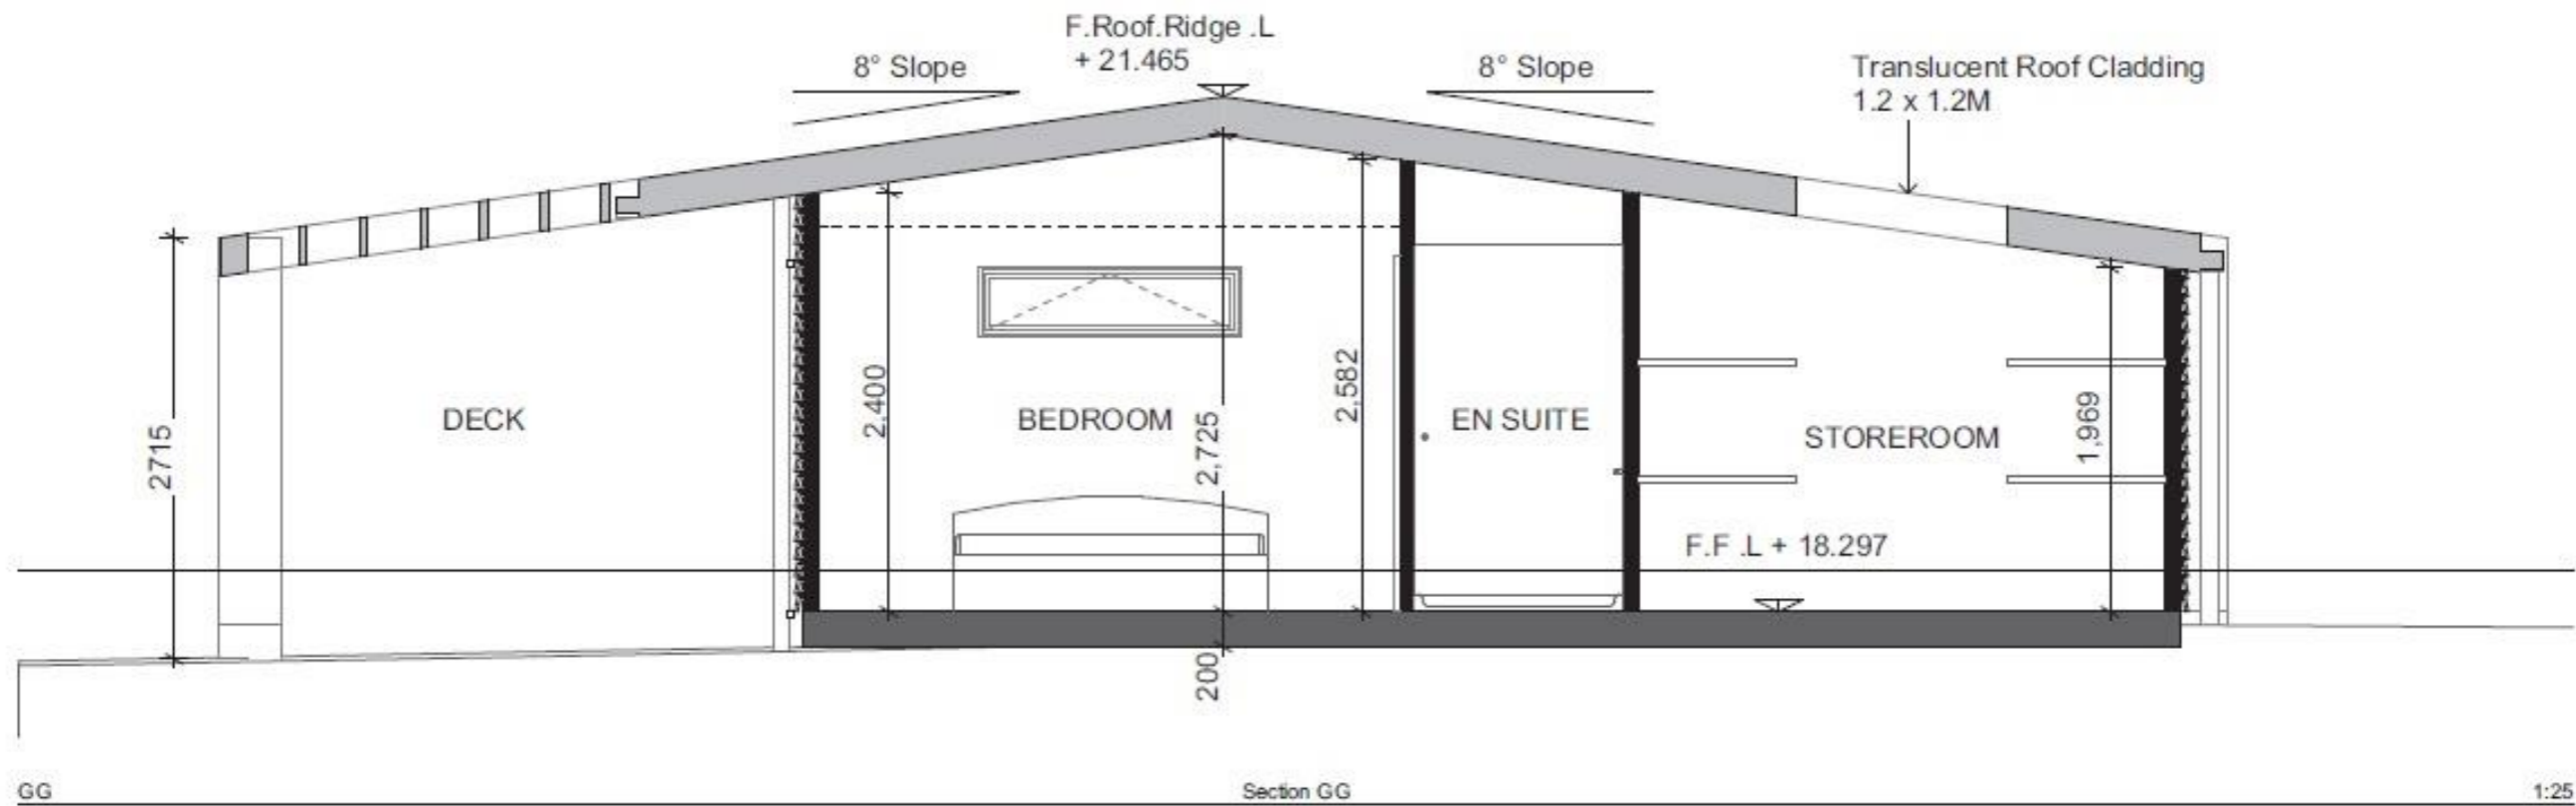

office@hybridbuild.co.nz
 www.hybridbuild.co.nz
 09 810 9479

Project: Sleepout – Louvre Storage
Site: Your Home Address
Client: Mr & Mrs Joe & Jane Blogs

Sleepout Louvre Storage
 Concept Design

Drawing 2	Scale N.T.S
Job HB SLS1	Revision 0

Drawn CB
Date Date

Sleepout Louvre Storage	Drawing	3	Scale	N.T.S	Drawn	CB
	Concept Design	Job	HB SLS1	Revision	0	Date

1:25

Sleepout Ground Floor Plan-Dimensions

office@hybridbuild.co.nz
 www.hybridbuild.co.nz
 09 810 9479