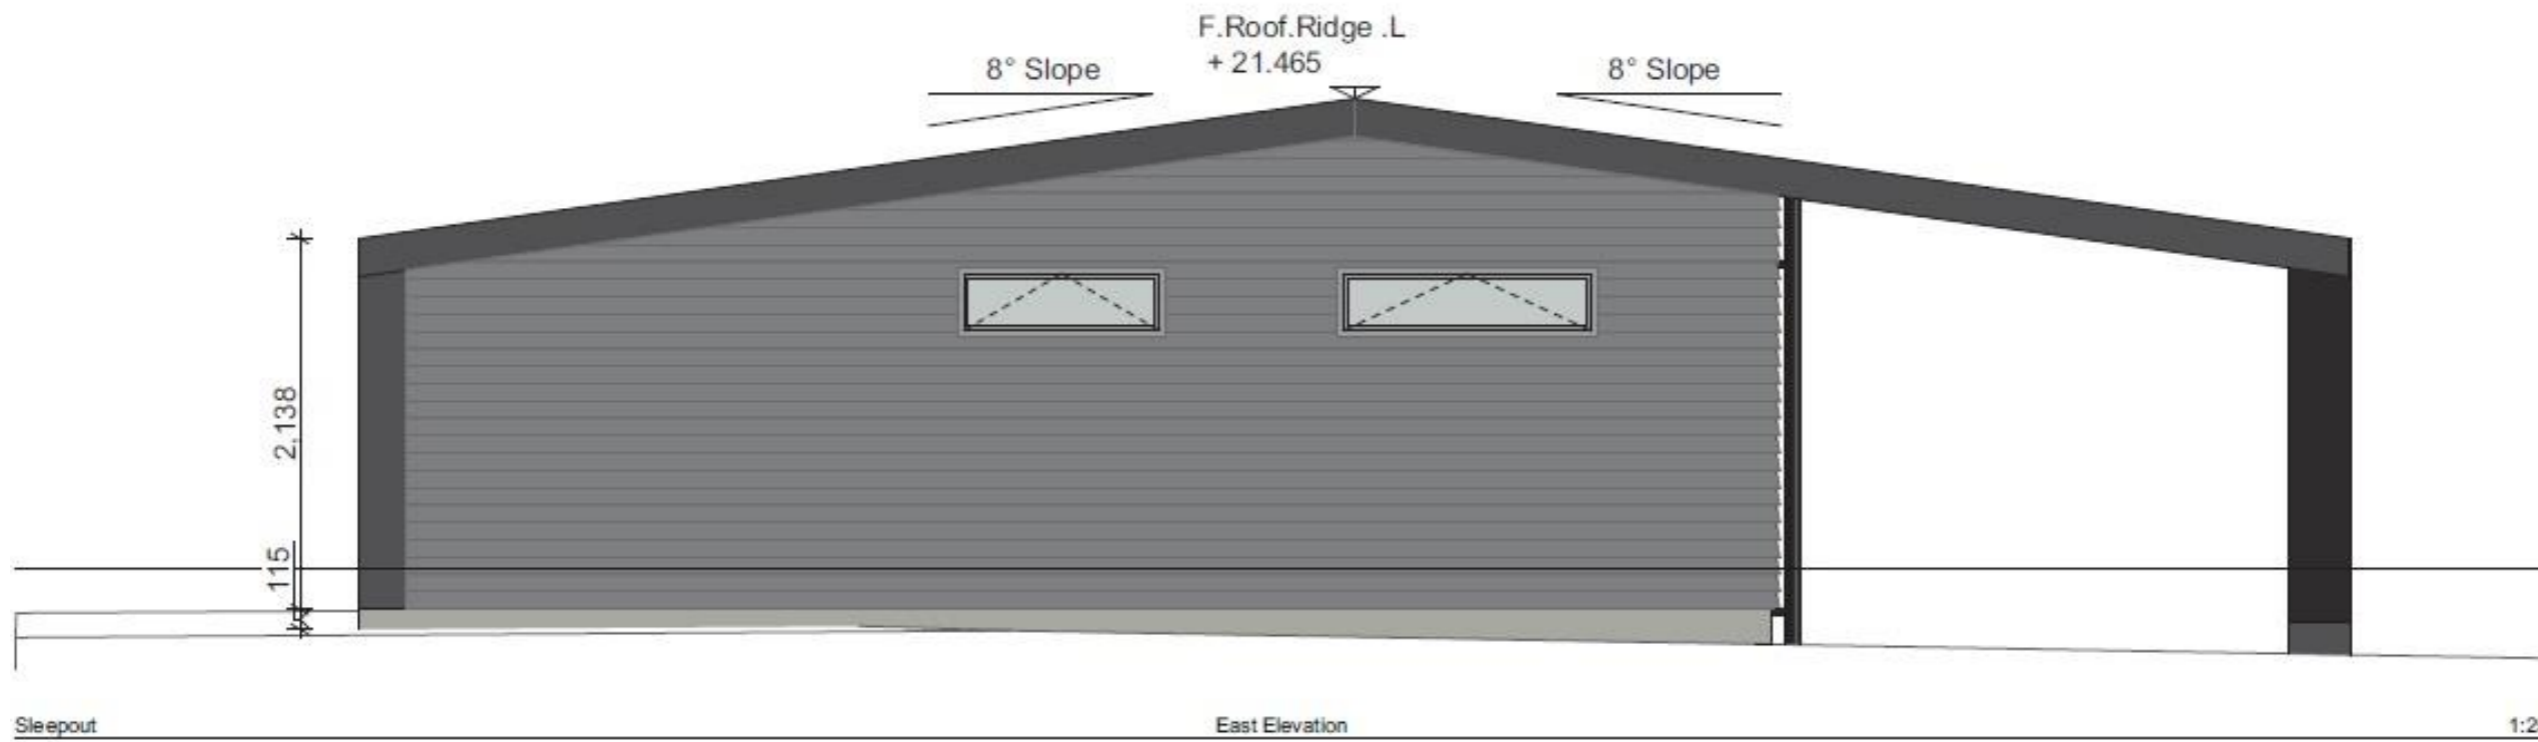

	office@hybridbuild.co.nz www.hybridbuild.co.nz 09 810 9479	Project: Sleepout – Louvre Storage Site: Your Home Address Client: Mr & Mrs Joe & Jane Blogs	Sleepout Louvre Storage			Drawing 1	Scale N.T.S	Drawn CB
			Concept Design			Job HB SLS1	Revision 0	Date Date

office@hybridbuild.co.nz
 www.hybridbuild.co.nz
 09 810 9479

Project: Sleepout – Louvre Storage
Site: Your Home Address
Client: Mr & Mrs Joe & Jane Blogs

Sleepout Louvre Storage
 Concept Design

Drawing 2	Scale N.T.S
Job HB SLS1	Revision 0

Drawn CB
Date Date

Sleepout Louvre Storage	Drawing	3	Scale	N.T.S	Drawn	CB
	Concept Design	Job	HB SLS1	Revision	0	Date

1:25

Sleepout Ground Floor Plan-Dimensions

office@hybridbuild.co.nz
 www.hybridbuild.co.nz
 09 810 9479