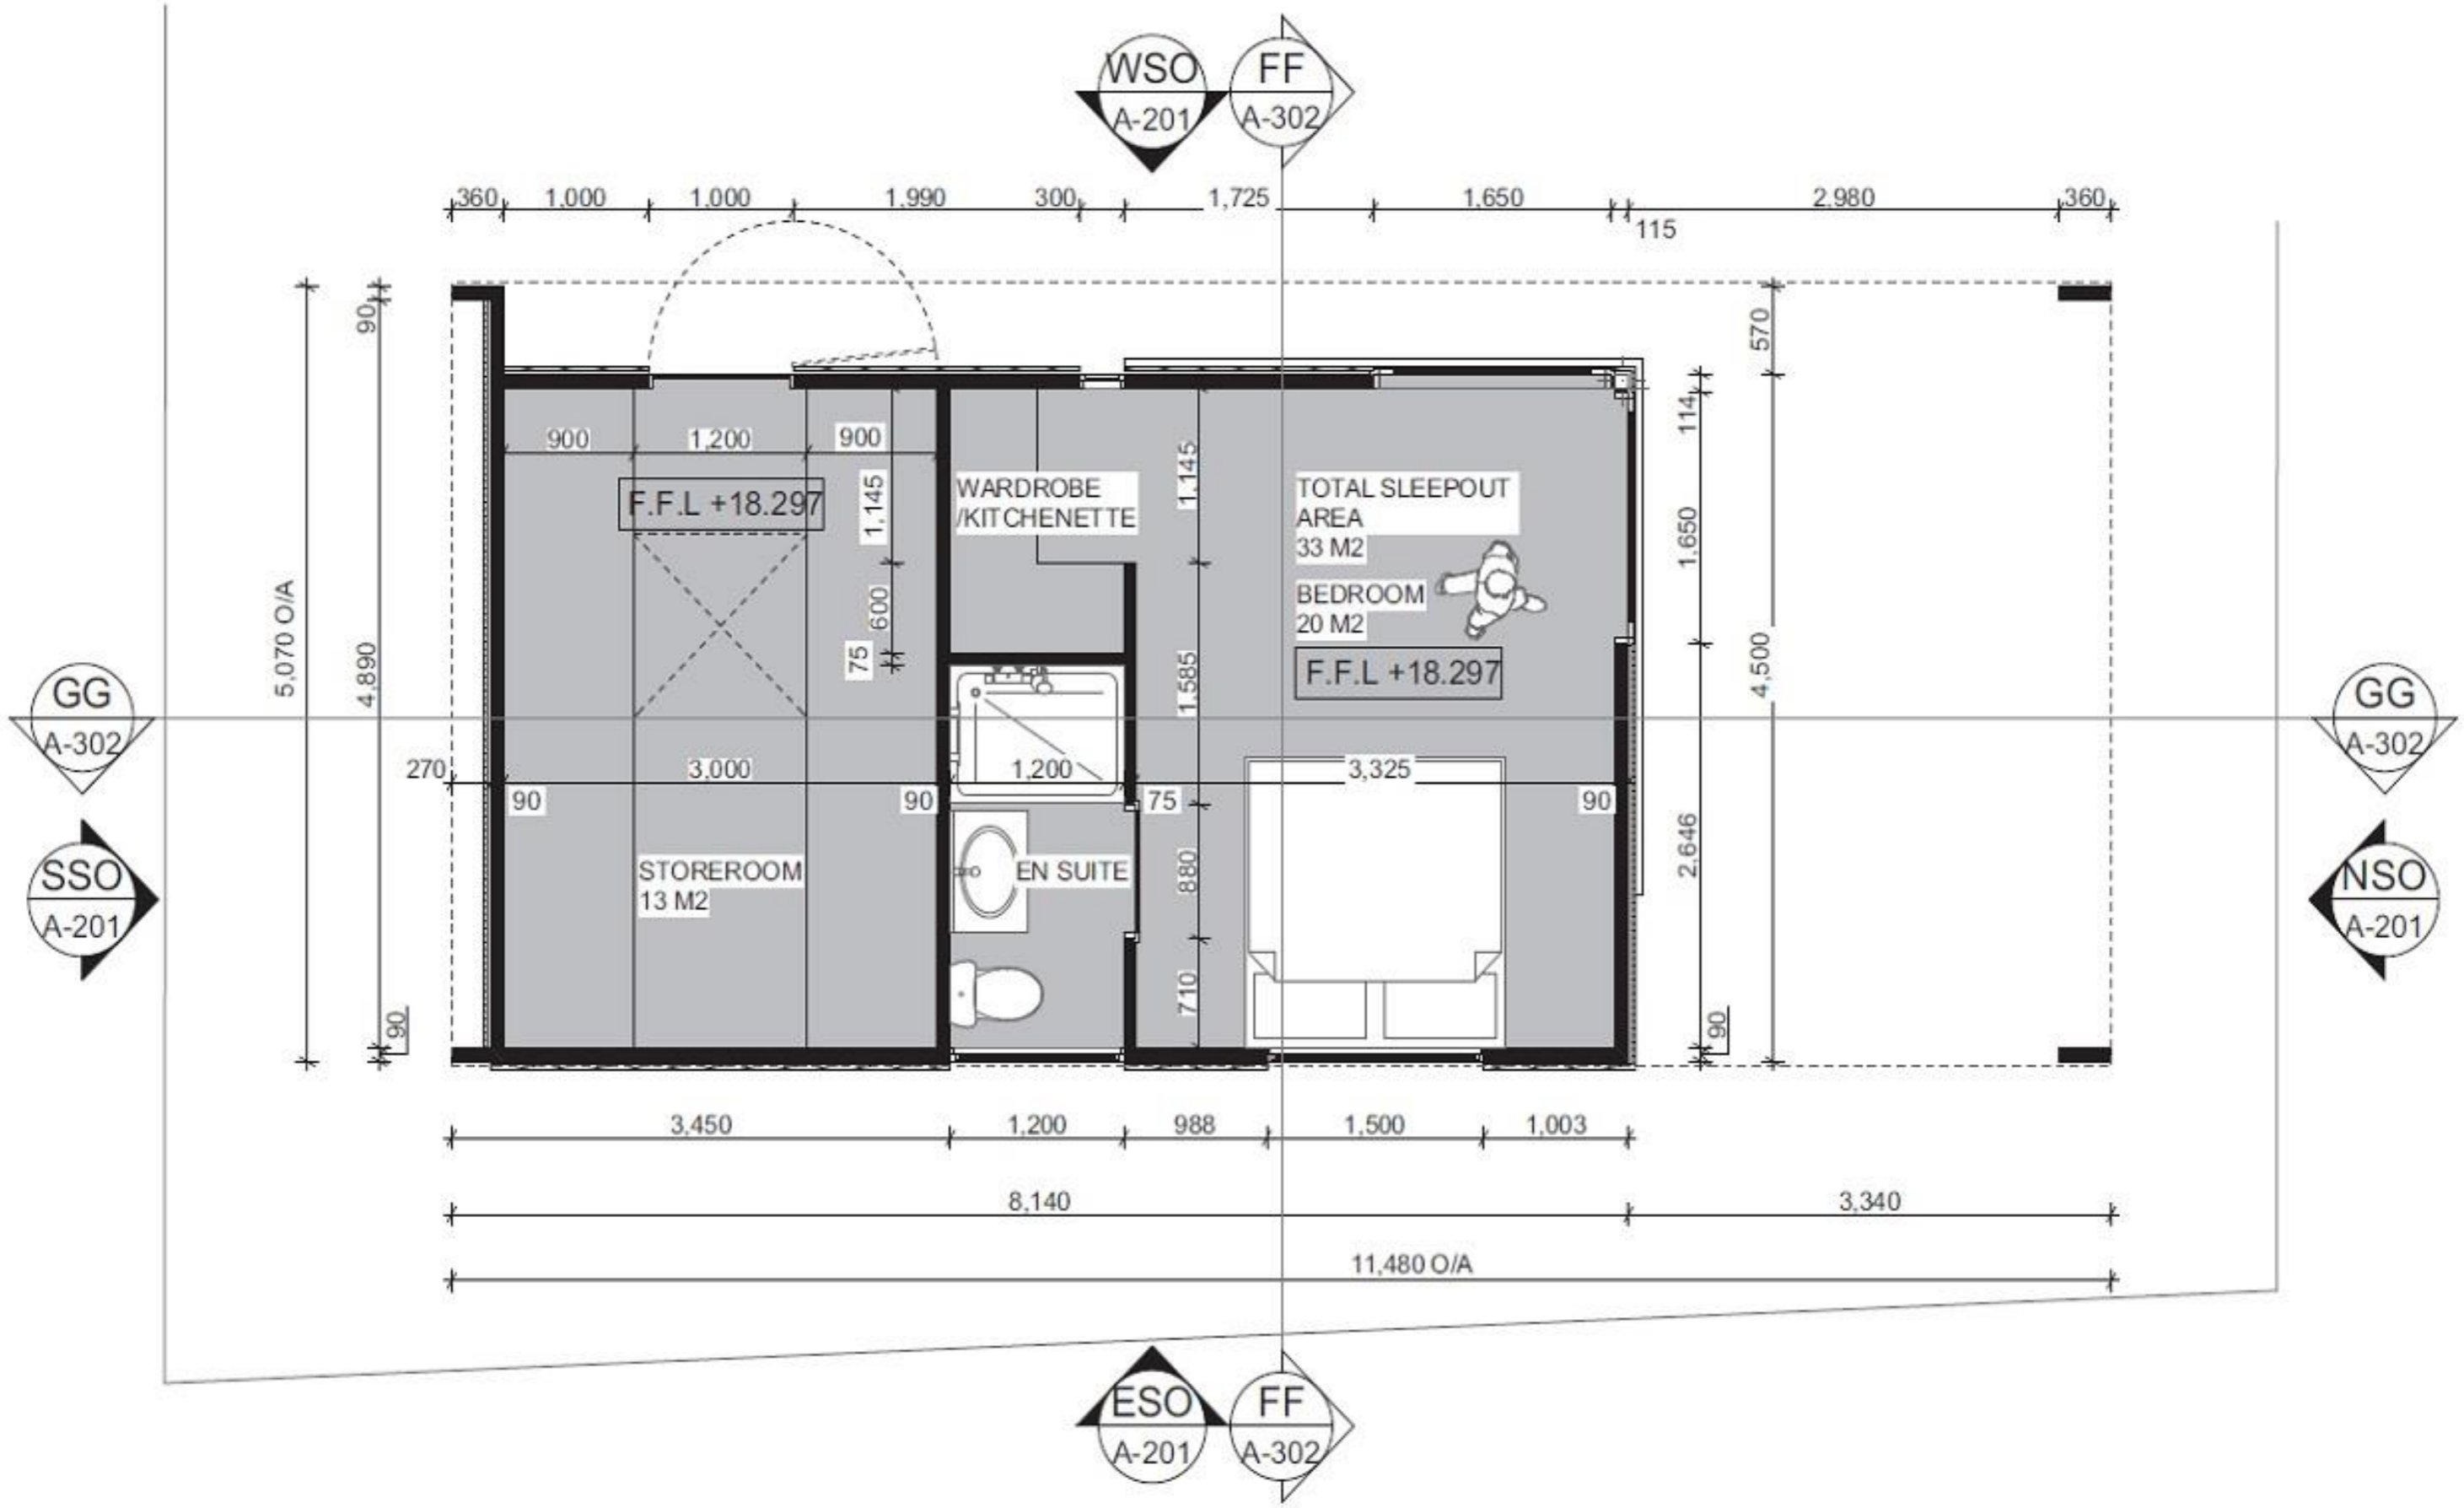

Drawn CB
Date Date

Sleepout Louvre Storage	Drawing	3	Scale	N.T.S	Drawn	CB
	Concept Design	Job	HB SLS1	Revision	0	Date

1:25

Sleepout Ground Floor Plan-Dimensions

office@hybridbuild.co.nz
 www.hybridbuild.co.nz
 09 810 9479

Project: Sleepout – Louvre Storage
 Site: Your Home Address
 Client: Mr & Mrs Joe & Jane Blogs

Sleepout Louvre Storage	Drawing	7	Scale	N.T.S	Drawn	CB
	Job	HB SLS1	Revision	0	Date	Date
Concept Design						