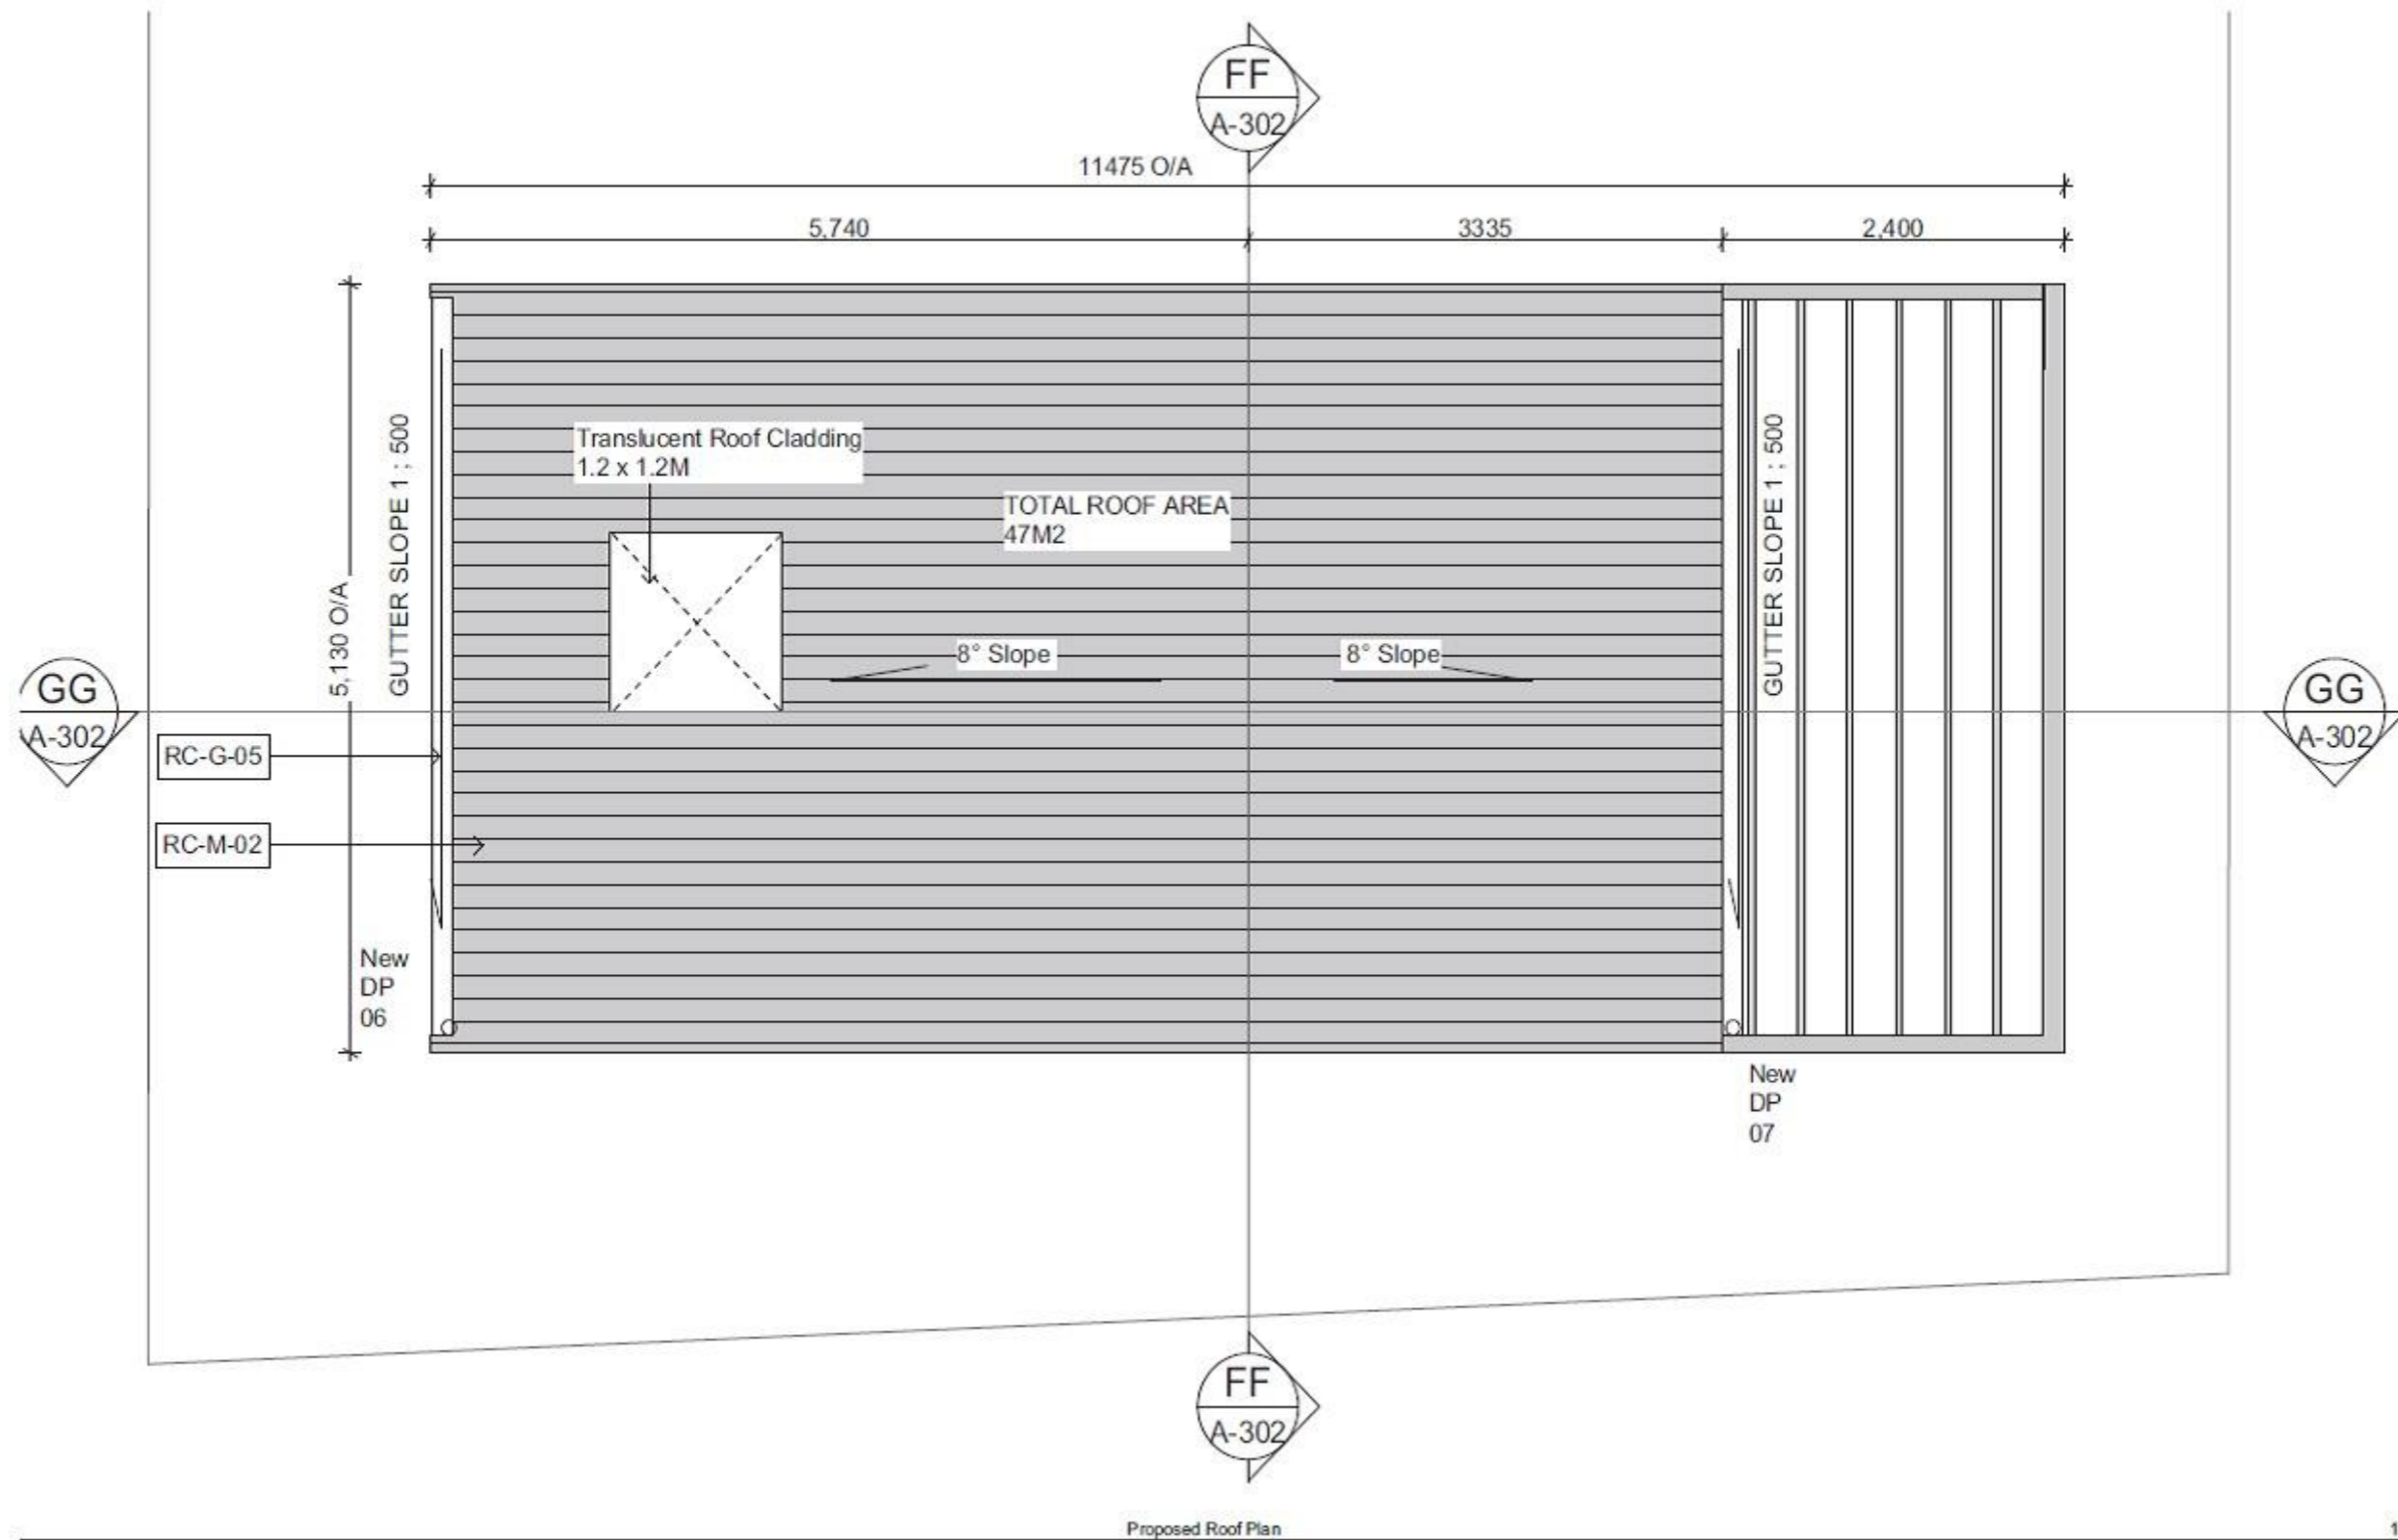

office@hybridbuild.co.nz
 www.hybridbuild.co.nz
 09 810 9479

Project: Sleepout – Louvre Storage
Site: Your Home Address
Client: Mr & Mrs Joe & Jane Blogs

Sleepout Louvre Storage
 Concept Design

Drawing 2	Scale N.T.S
Job HB SLS1	Revision 0

Drawn CB
Date Date

Sleepout Louvre Storage	Drawing	3	Scale	N.T.S	Drawn	CB
	Concept Design	Job	HB SLS1	Revision	0	Date

1:25

Sleepout Ground Floor Plan-Dimensions

office@hybridbuild.co.nz
 www.hybridbuild.co.nz
 09 810 9479

Project: Sleepout – Louvre Storage
 Site: Your Home Address
 Client: Mr & Mrs Joe & Jane Blogs

Sleepout Louvre Storage	Drawing	7	Scale	N.T.S	Drawn	CB
	Job	HB SLS1	Revision	0	Date	Date
Concept Design						