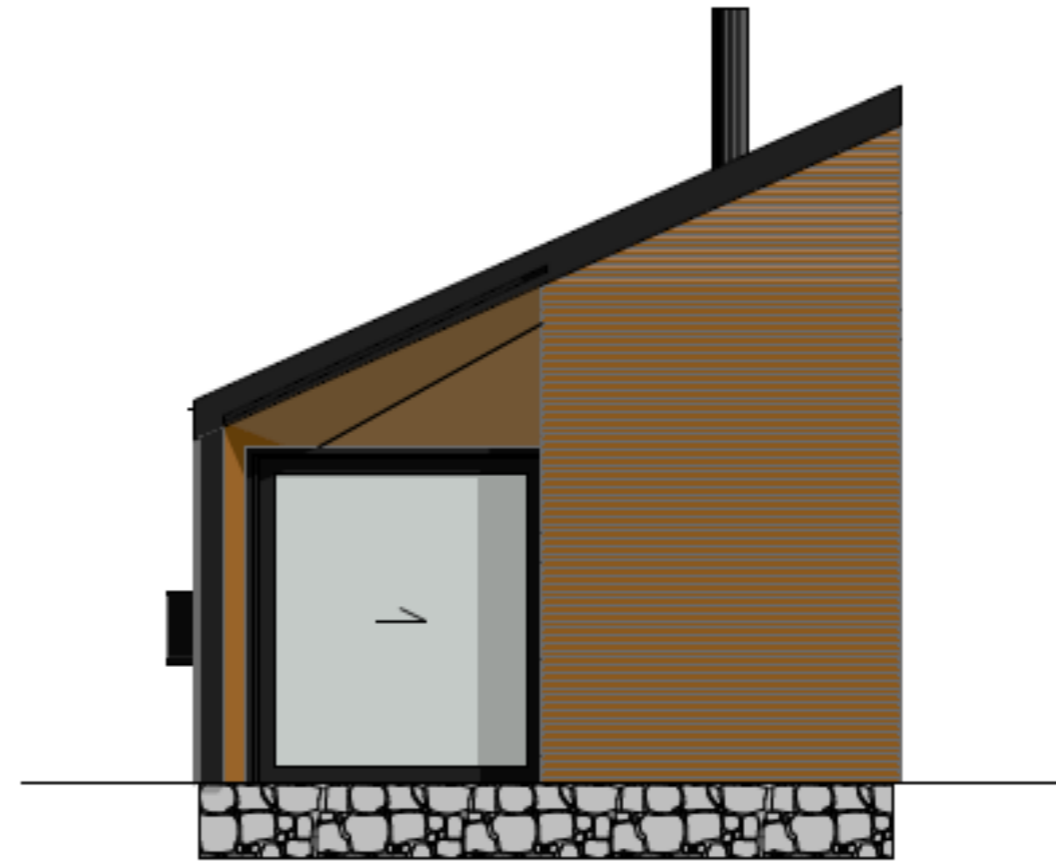

office@hybridbuild.co.nz  
 www.hybridbuild.co.nz  
 09 810 9479

**Project:** Sleepout – Mancave  
**Site:** Your Home Address  
**Client:** Mr & Mrs Joe & Jane Blogs

Sleepout Mancave

Sketch Design

Drawing 1	Scale N.T.S	Drawn CB
Job HB MC1	Revision 0	Date Date

1 North Elevation 1:25

4 West Elevation 1:25

2 East Elevation 1:25

3 South Elevation 1:25

1 Ground Floor Plan 1:25 2 Roof Plan 1:25

1 Section AA 1:25