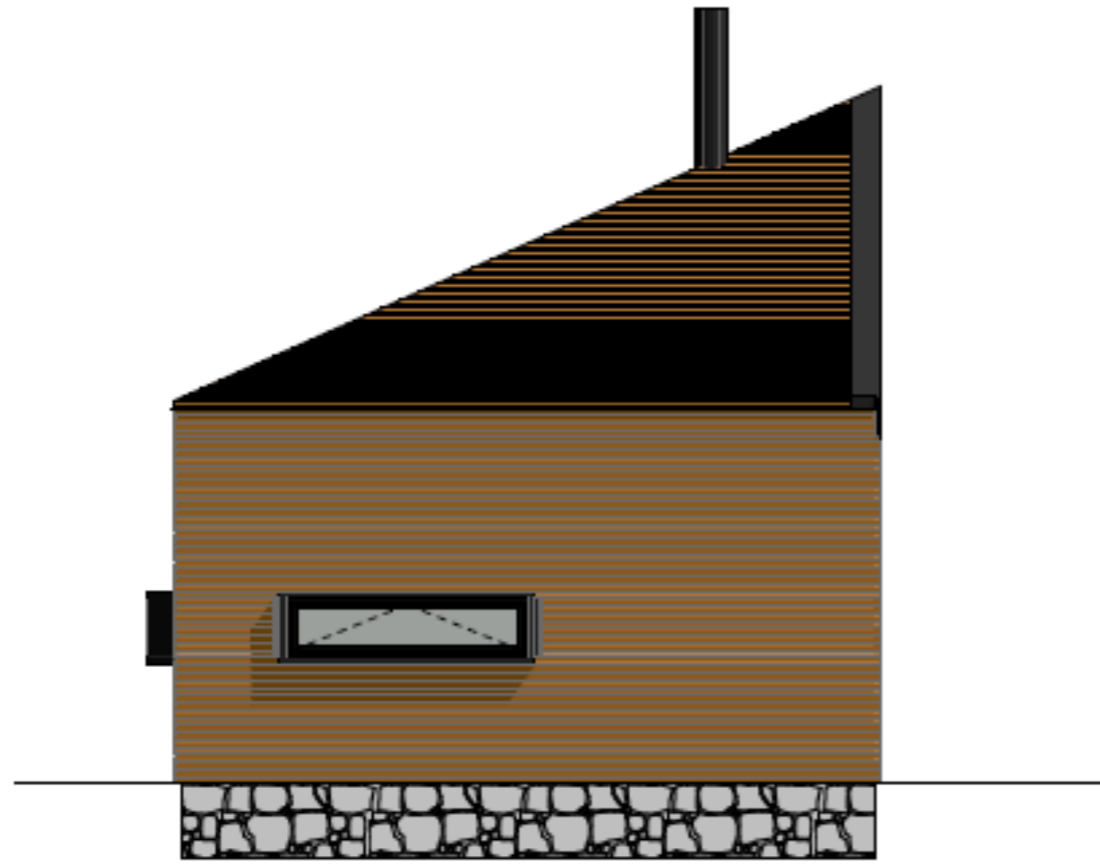

office@hybridbuild.co.nz  
 www.hybridbuild.co.nz  
 09 810 9479

**Project:** Sleepout – Mancave  
**Site:** Your Home Address  
**Client:** Mr & Mrs Joe & Jane Blogs

Sleepout Mancave

Sketch Design

Drawing 1	Scale N.T.S	Drawn CB
Job HB MC1	Revision 0	Date Date

1 North Elevation 1:25

4 West Elevation 1:25

2 East Elevation 1:25

3 South Elevation 1:25

1 Ground Floor Plan 1:25 2 Roof Plan 1:25

1 Section AA 1:25