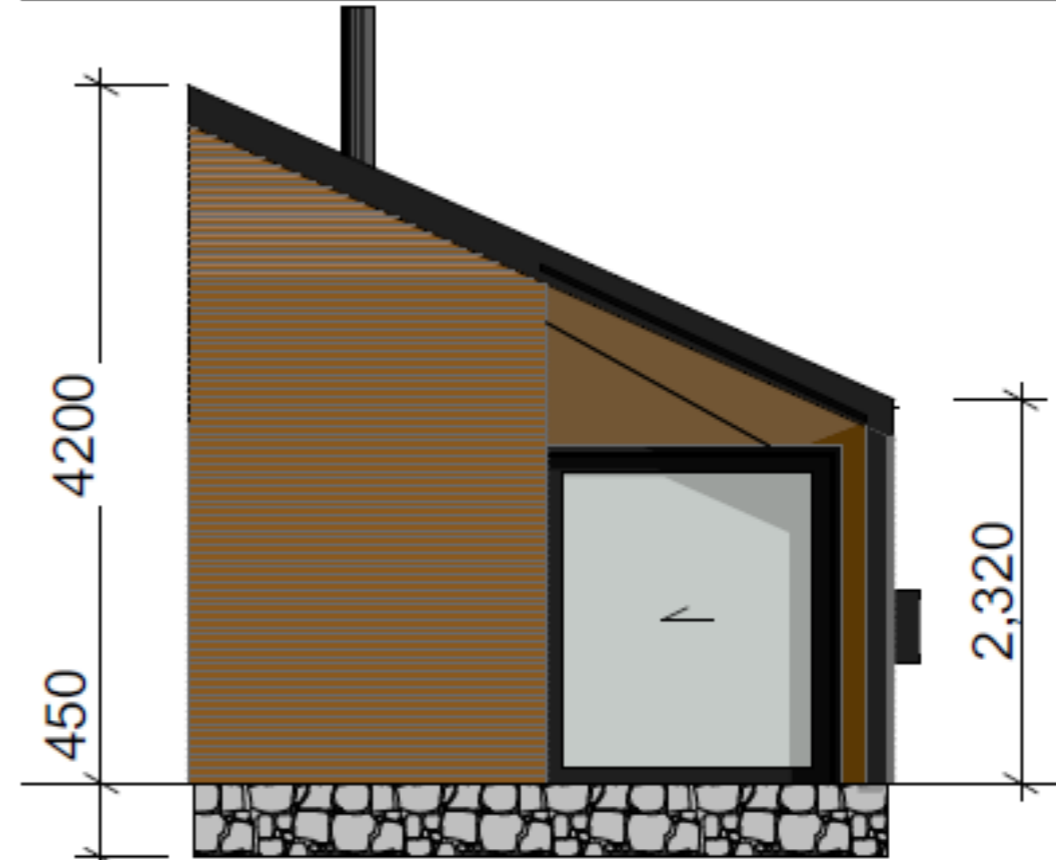

office@hybridbuild.co.nz  
 www.hybridbuild.co.nz  
 09 810 9479

**Project:** Sleepout – Mancave  
**Site:** Your Home Address  
**Client:** Mr & Mrs Joe & Jane Blogs

Sleepout Mancave

Sketch Design

Drawing 1	Scale N.T.S	Drawn CB
Job HB MC1	Revision 0	Date Date

1 North Elevation 1:25

4 West Elevation 1:25

2 East Elevation 1:25

3 South Elevation 1:25

1 Ground Floor Plan 1:25 2 Roof Plan 1:25

1 Section AA 1:25