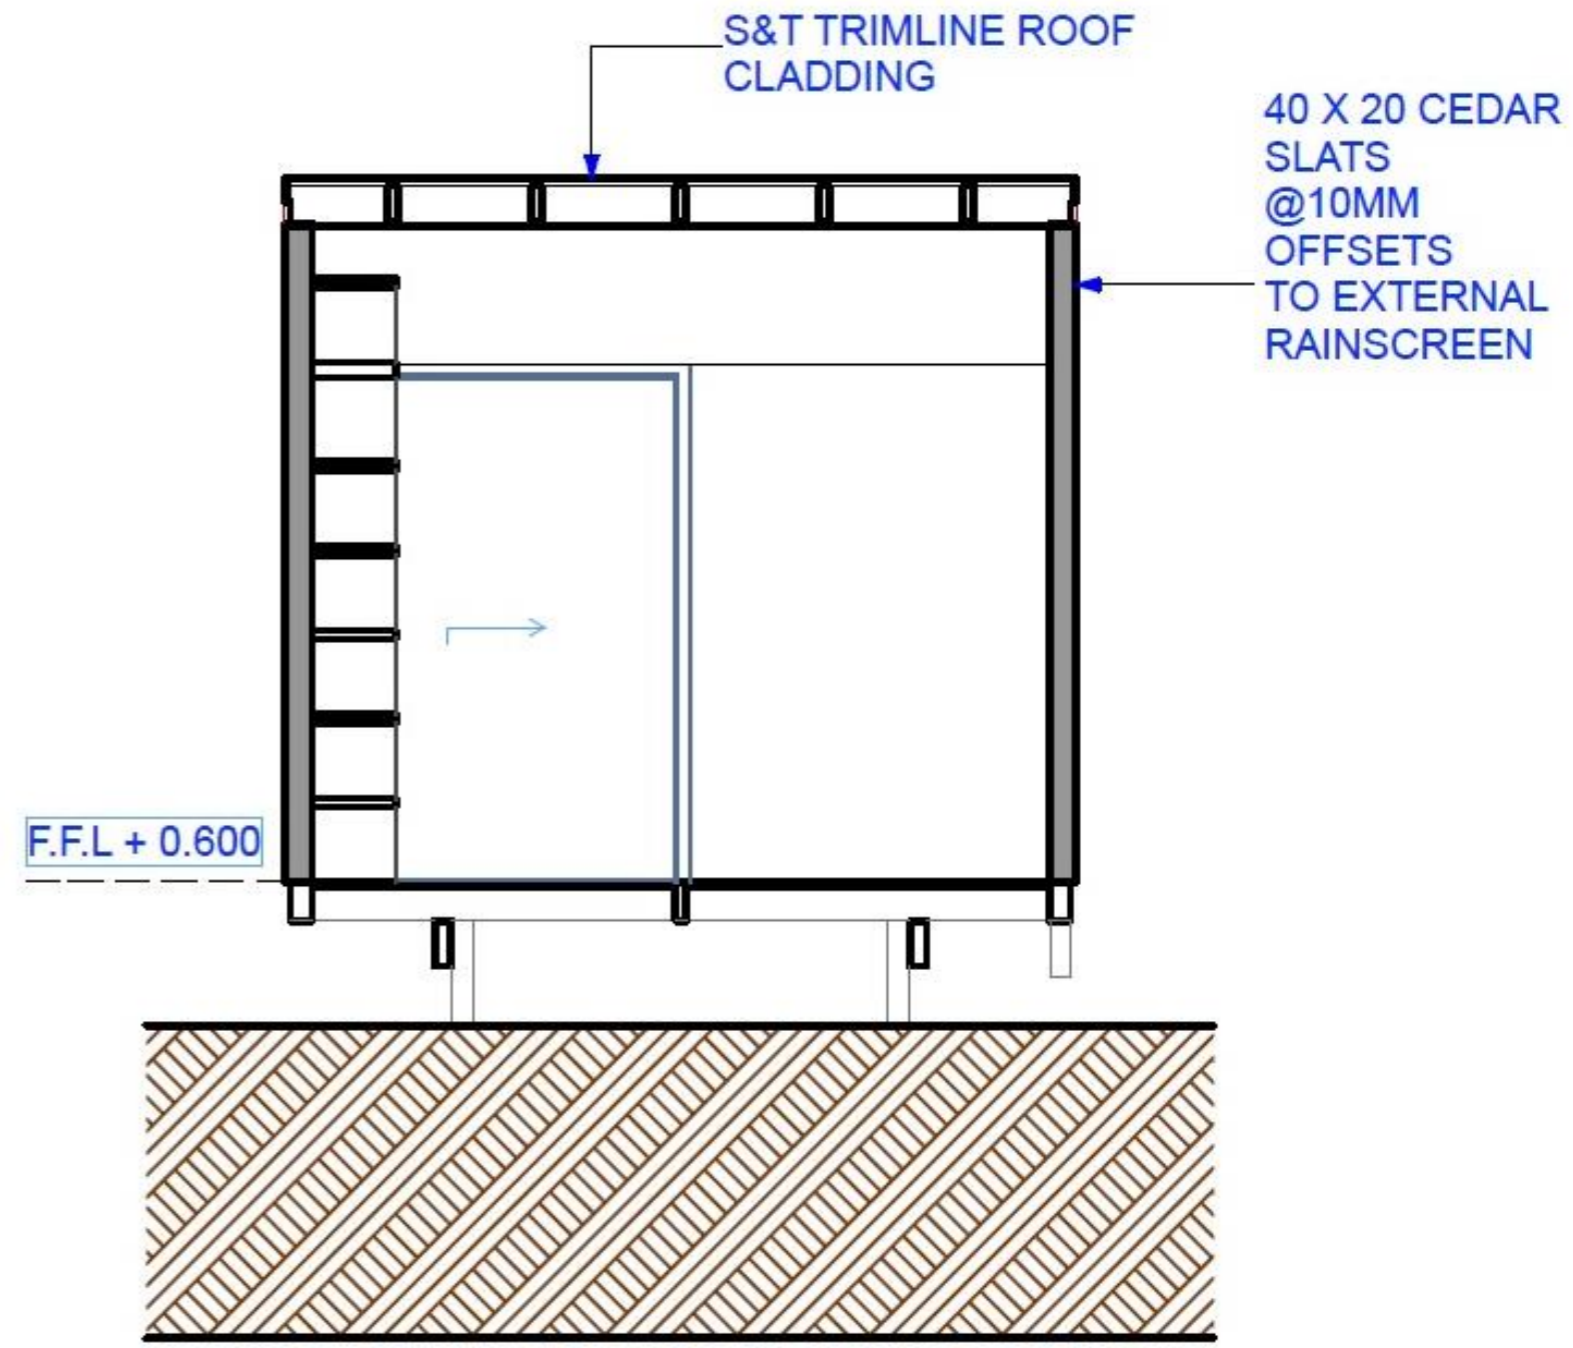

office@hybridbuild.co.nz
 www.hybridbuild.co.nz
 09 810 9479

Project: Sleepout – Minor Unit
 Site: Your Home Address
 Client: Mr & Mrs Joe & Jane Blogs

Sleepout Minor Unit

Concept Design

Drawing	1
Job	HB MU1

Scale	N.T.S
Revision	0

Drawn	CB
Date	Date

Sleepout Minor Unit	Drawing 3	Scale N.T.S	Drawn CB
Concept Design			Date