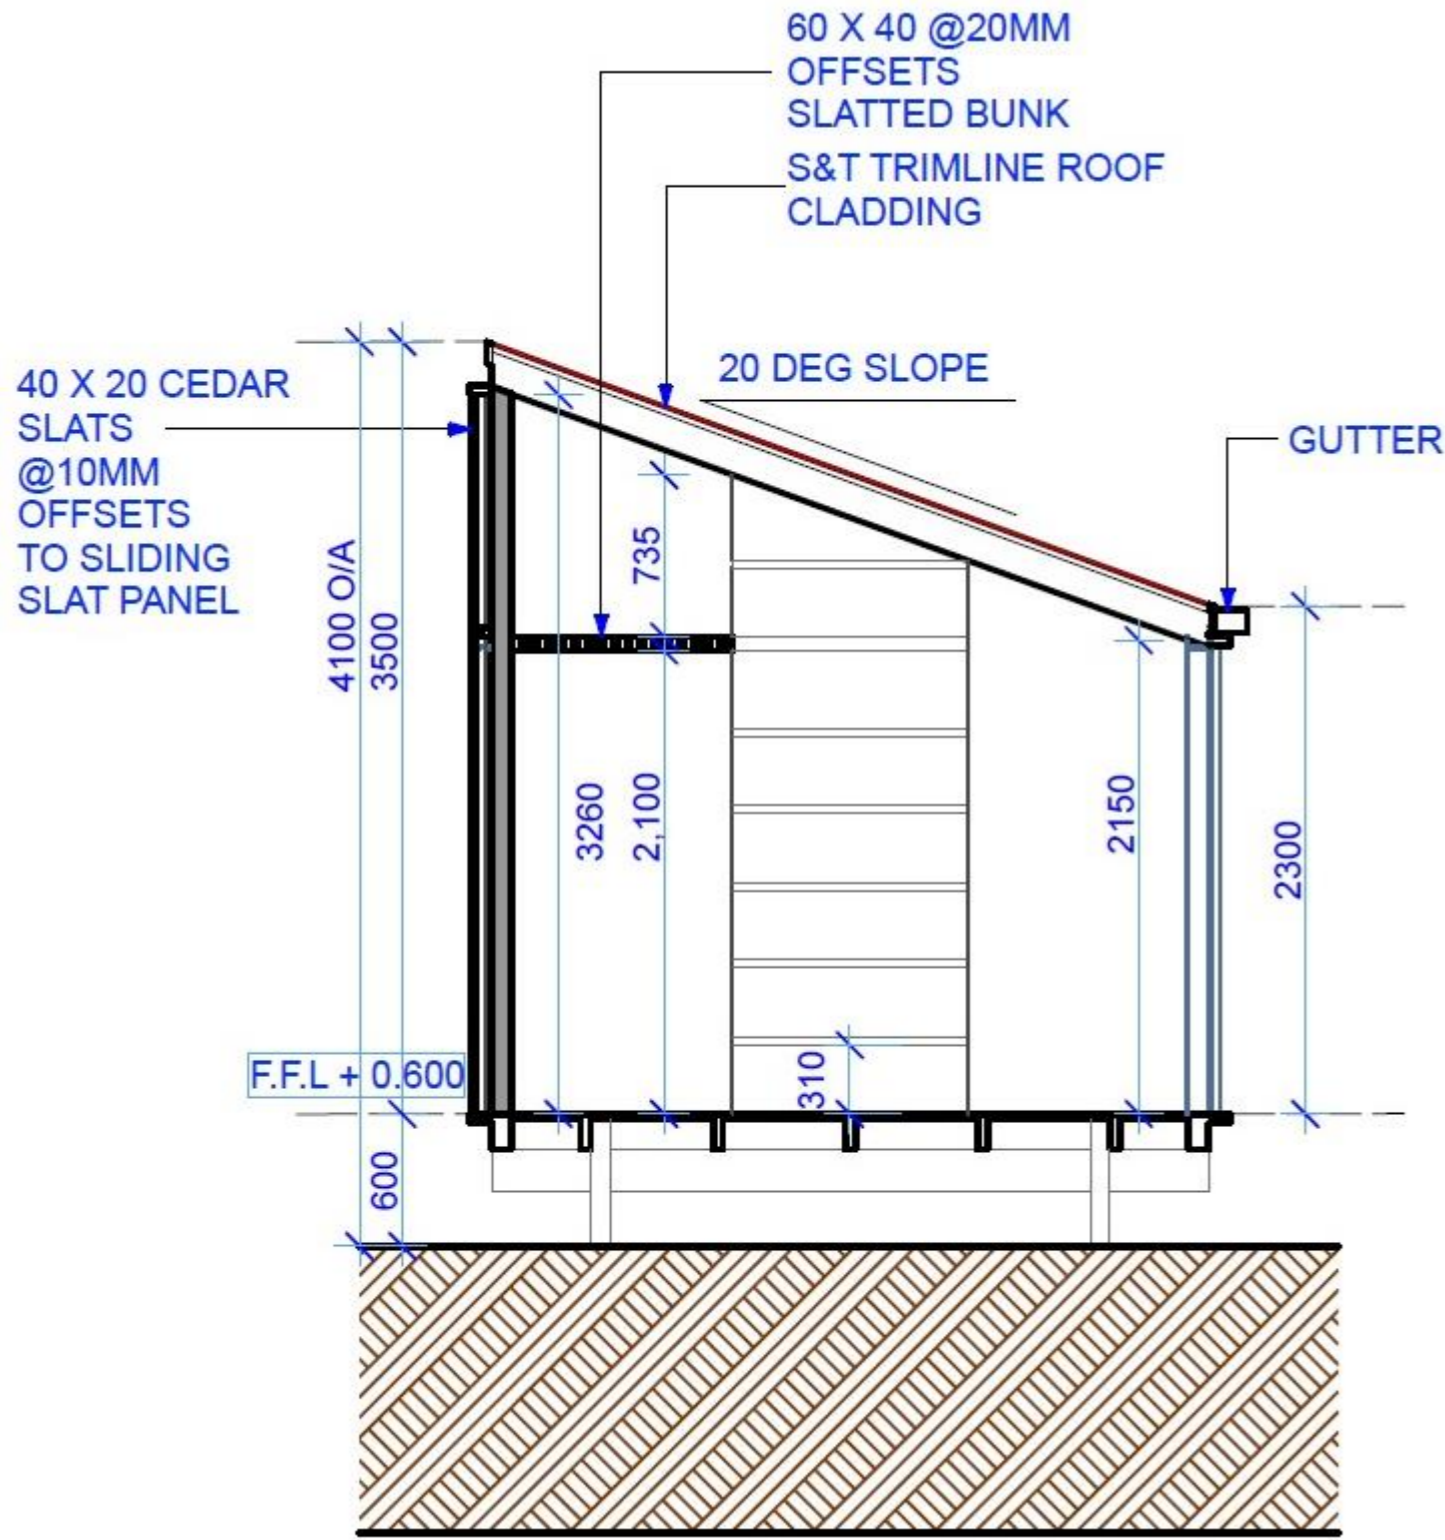

office@hybridbuild.co.nz
 www.hybridbuild.co.nz
 09 810 9479

Project: Sleepout – Minor Unit
 Site: Your Home Address
 Client: Mr & Mrs Joe & Jane Blogs

Sleepout Minor Unit

Concept Design

Drawing	1
Job	HB MU1

Scale	N.T.S
Revision	0

Drawn	CB
Date	Date

Sleepout Minor Unit	Drawing 3	Scale N.T.S	Drawn CB
Concept Design			Date