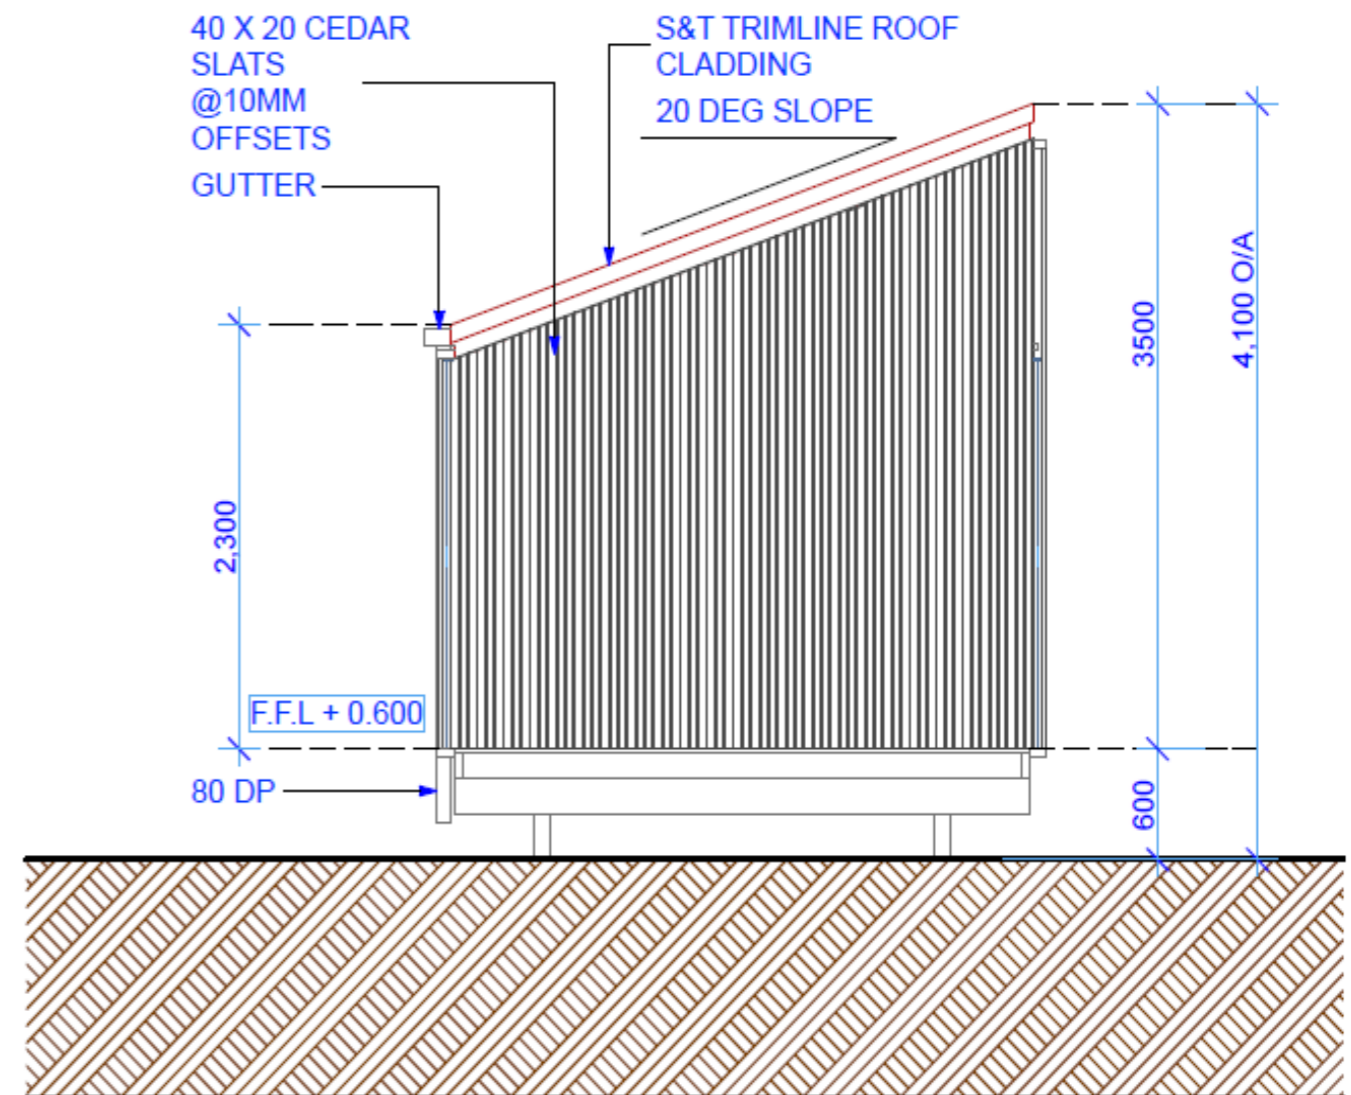

office@hybridbuild.co.nz
 www.hybridbuild.co.nz
 09 810 9479

Project: Sleepout – Minor Unit
 Site: Your Home Address
 Client: Mr & Mrs Joe & Jane Blogs

Sleepout Minor Unit

Concept Design

Drawing	1
Job	HB MU1

Scale	N.T.S
Revision	0

Drawn	CB
Date	Date

Sleepout Minor Unit	Drawing 3	Scale N.T.S	Drawn CB
Concept Design			Date