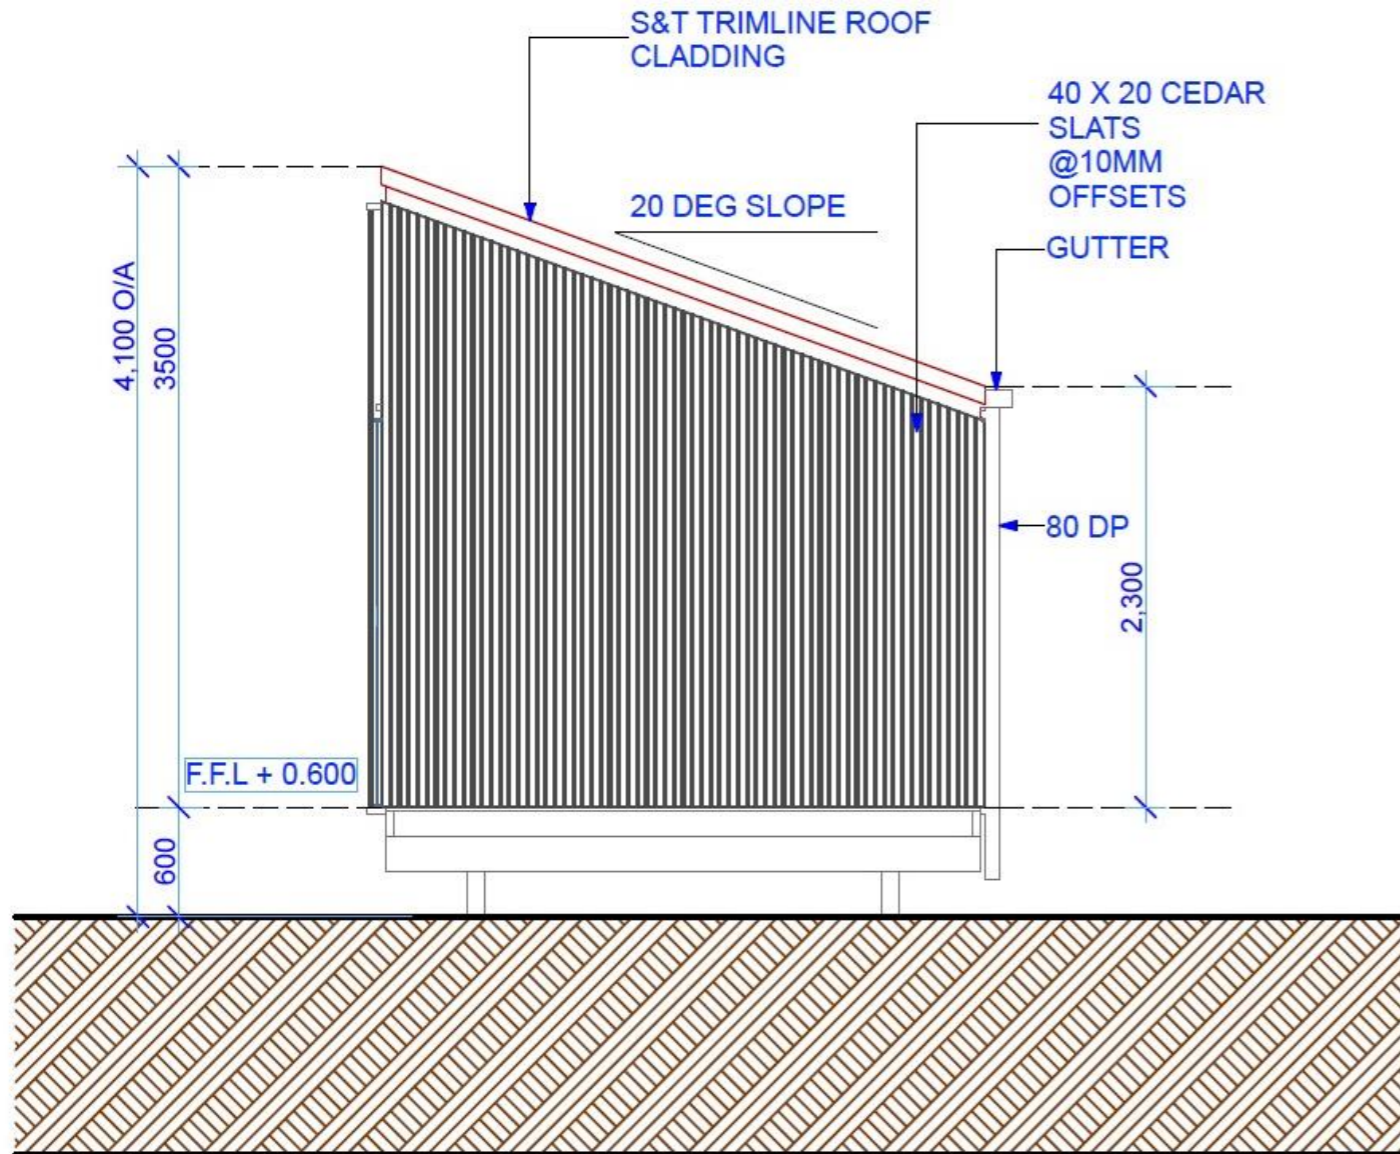

office@hybridbuild.co.nz
 www.hybridbuild.co.nz
 09 810 9479

Project: Sleepout – Minor Unit
 Site: Your Home Address
 Client: Mr & Mrs Joe & Jane Blogs

Sleepout Minor Unit

Concept Design

Drawing	1
Job	HB MU1

Scale	N.T.S
Revision	0

Drawn	CB
Date	Date

Sleepout Minor Unit	Drawing 3	Scale N.T.S	Drawn CB
Concept Design			Date