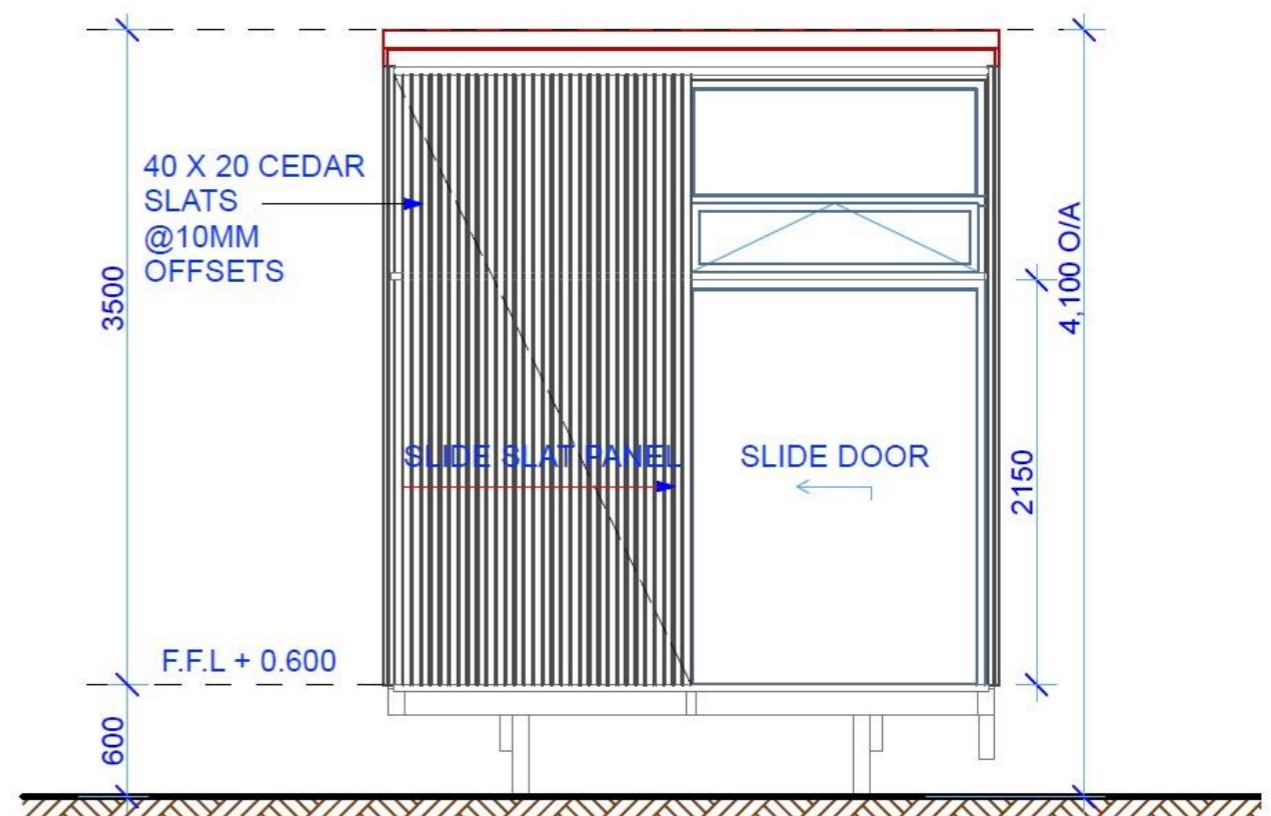

office@hybridbuild.co.nz
 www.hybridbuild.co.nz
 09 810 9479

Project: Sleepout – Minor Unit
 Site: Your Home Address
 Client: Mr & Mrs Joe & Jane Blogs

Sleepout Minor Unit

Concept Design

Drawing	1
Job	HB MU1

Scale	N.T.S
Revision	0

Drawn	CB
Date	Date

Sleepout Minor Unit	Drawing 3	Scale N.T.S	Drawn CB
Concept Design			Date