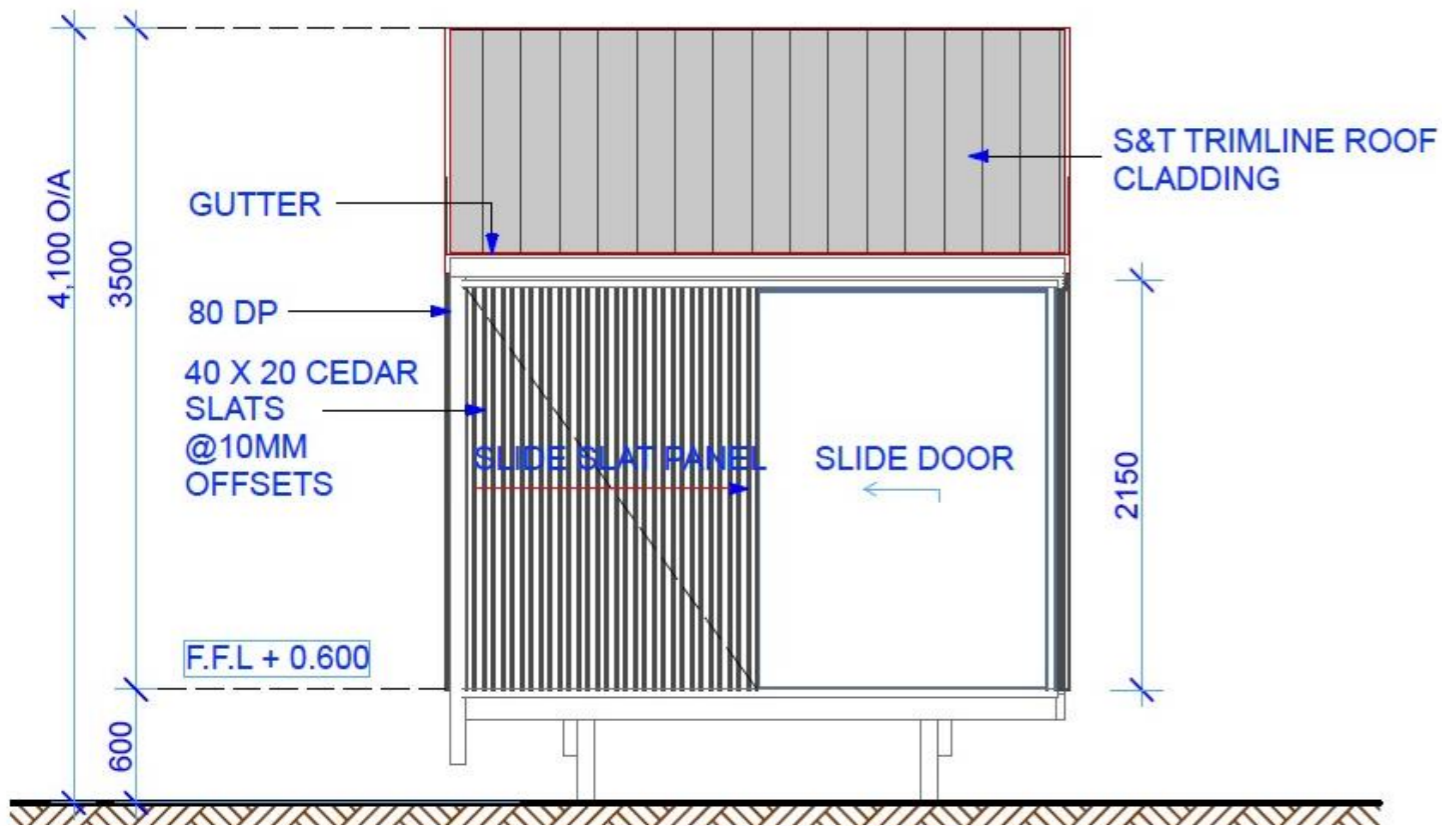

office@hybridbuild.co.nz
 www.hybridbuild.co.nz
 09 810 9479

Project: Sleepout – Minor Unit
 Site: Your Home Address
 Client: Mr & Mrs Joe & Jane Blogs

Sleepout Minor Unit

Concept Design

Drawing	1
Job	HB MU1

Scale	N.T.S
Revision	0

Drawn	CB
Date	Date

Sleepout Minor Unit	Drawing 3	Scale N.T.S	Drawn CB
Concept Design			Date