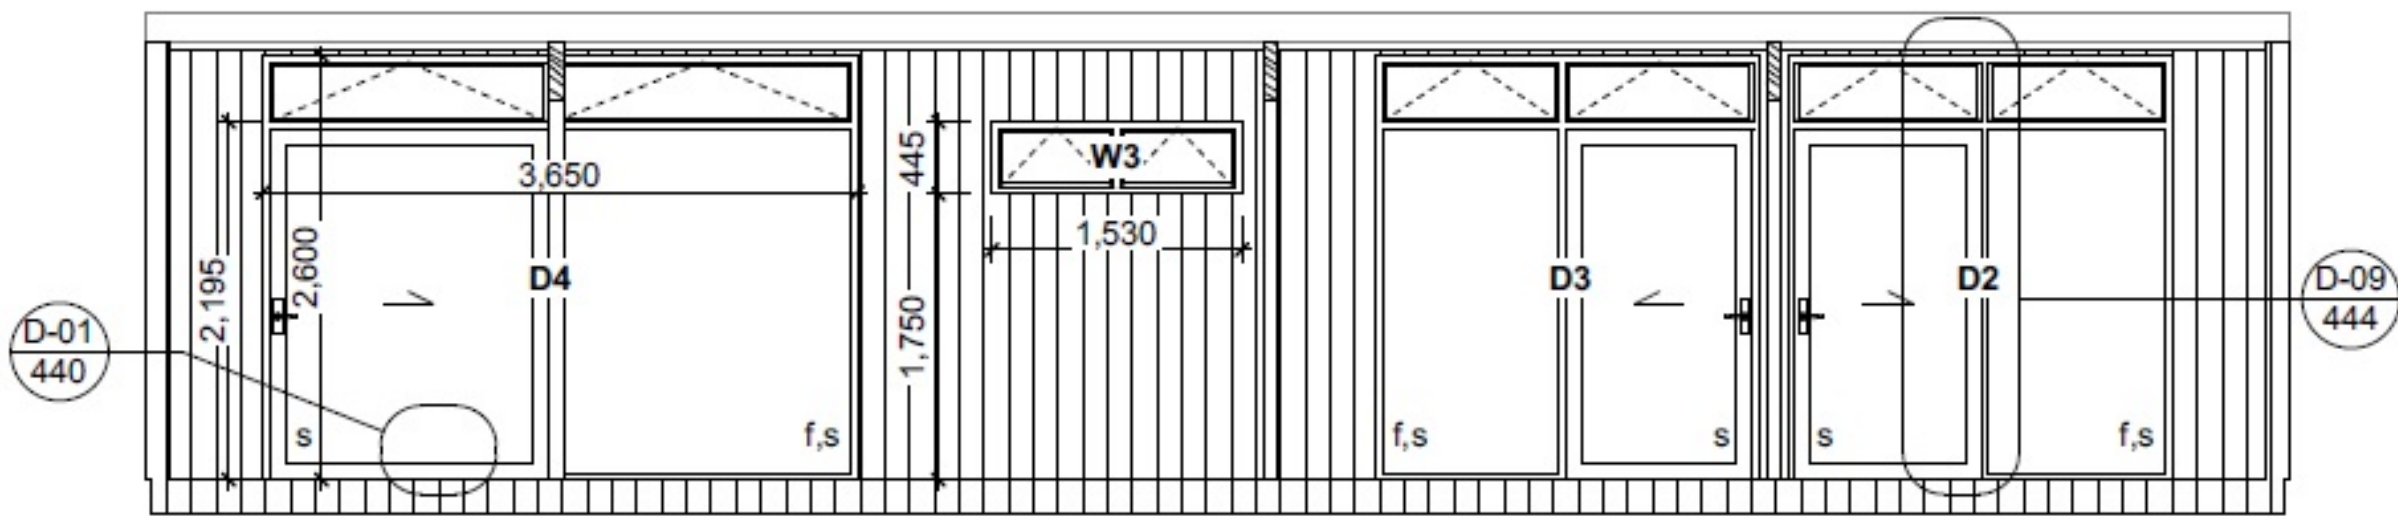

office@hybridbuild.co.nz
 www.hybridbuild.co.nz
 09 810 9479

Project: Sleepout – Modular Unit
 Site: Your Home Address
 Client: Mr & Mrs Joe & Jane Blogs

Sleepout Modular Unit

Sketch Design

| | | |
|----------------|----------------|--------------|
| Drawing 1 | Scale N.T.S | Drawn CB |
| Job HB SMU1 | Revision 0 | Date Date |

f : fixed glazing
s : safety glass

E-03 1:50

office@hybridbuild.co.nz
www.hybridbuild.co.nz
09 810 9479

Project: Sleepout – Modular Unit
Site: Your Home Address
Client: Mr & Mrs Joe & Jane Blogs

Sleepout Modular Unit