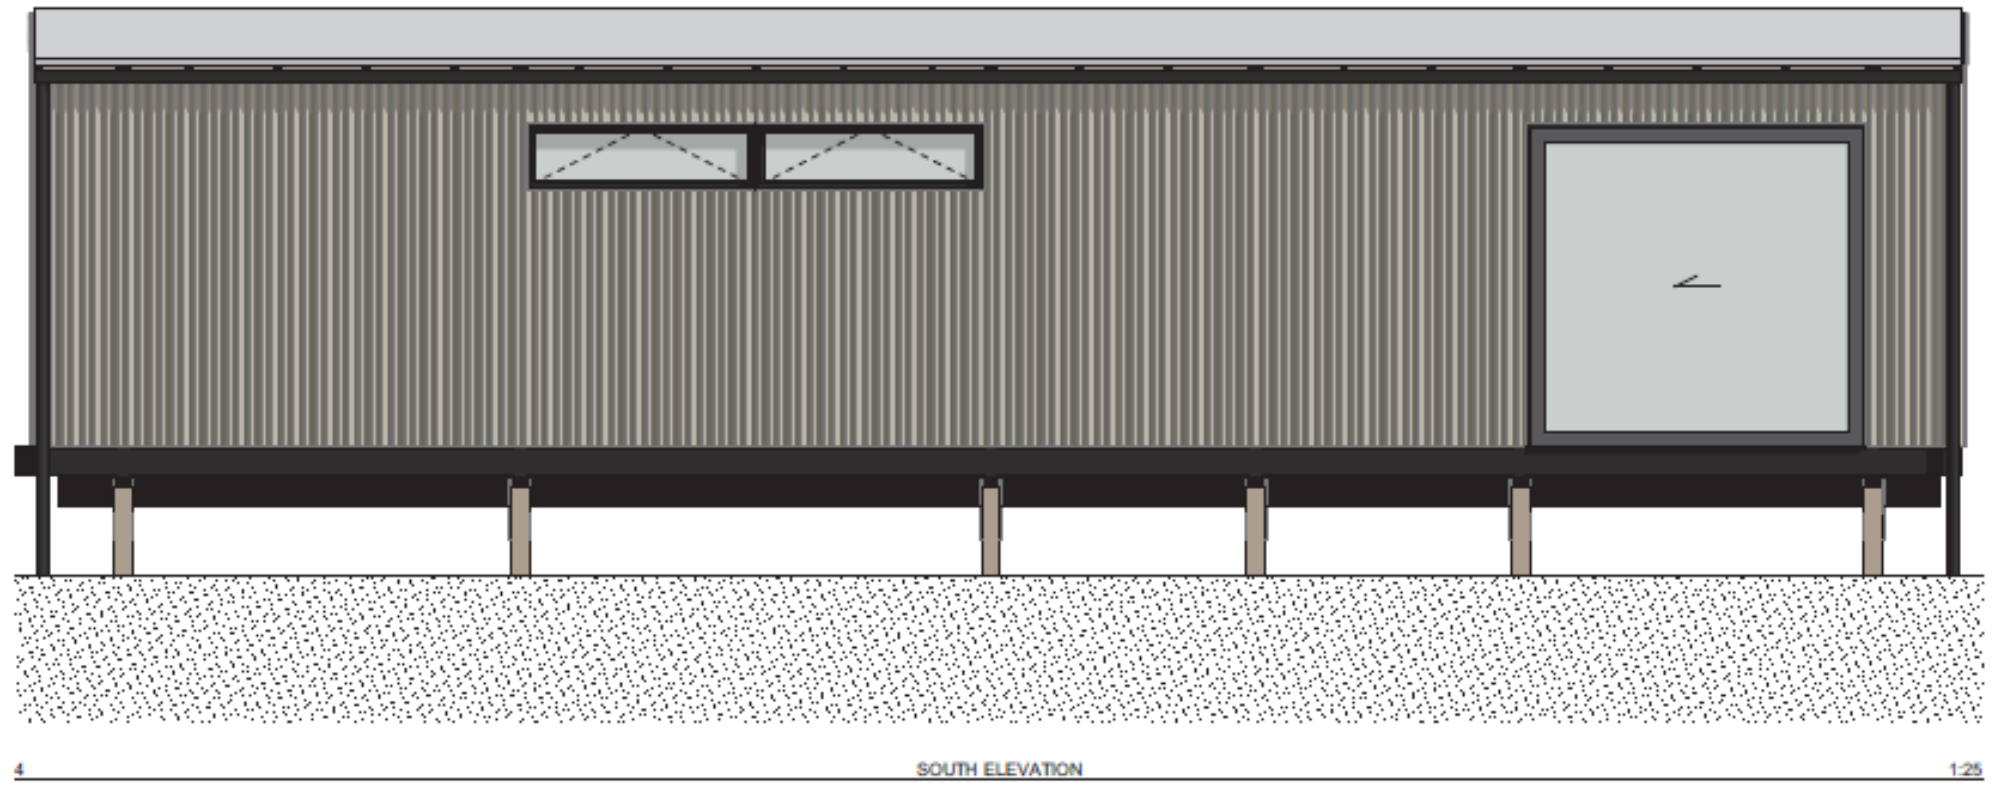

office@hybridbuild.co.nz
 www.hybridbuild.co.nz
 09 810 9479

Project: Sleepout – Modular Unit
 Site: Your Home Address
 Client: Mr & Mrs Joe & Jane Blogs

Sleepout Modular Unit

Sketch Design

| | | |
|----------------|----------------|--------------|
| Drawing 1 | Scale N.T.S | Drawn CB |
| Job HB SMU1 | Revision 0 | Date Date |

f : fixed glazing
s : safety glass

E-03 1:50

office@hybridbuild.co.nz
www.hybridbuild.co.nz
09 810 9479

Project: Sleepout – Modular Unit
Site: Your Home Address
Client: Mr & Mrs Joe & Jane Blogs

Sleepout Modular Unit