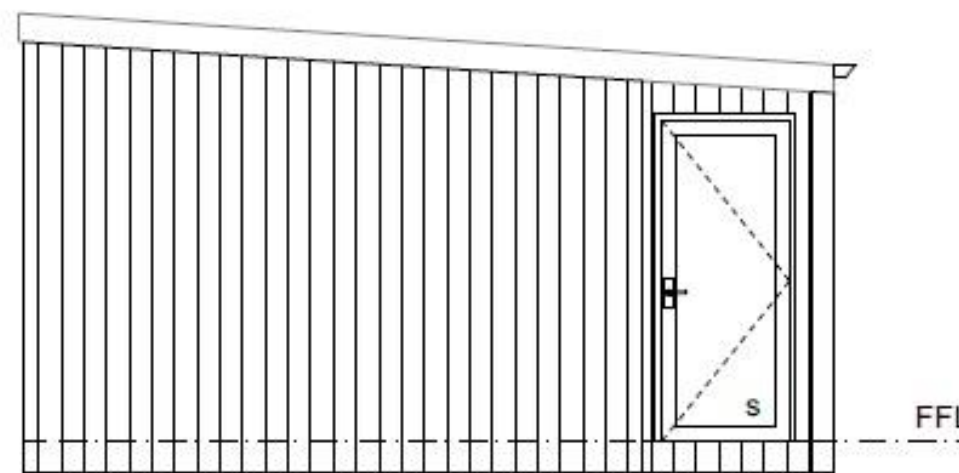

Sketch Design

Drawing 4
Job HB SMU1

Scale N.T.S
Revision 0

Drawn CB
Date Date

E-02

1:50

E-04

1:50