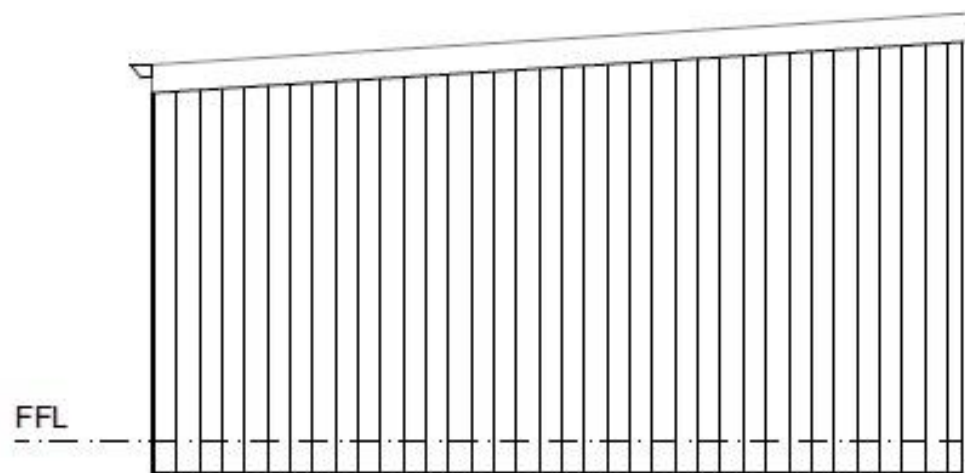

E-02

1:50

E-04

1:50

f : fixed glazing
s : safety glass