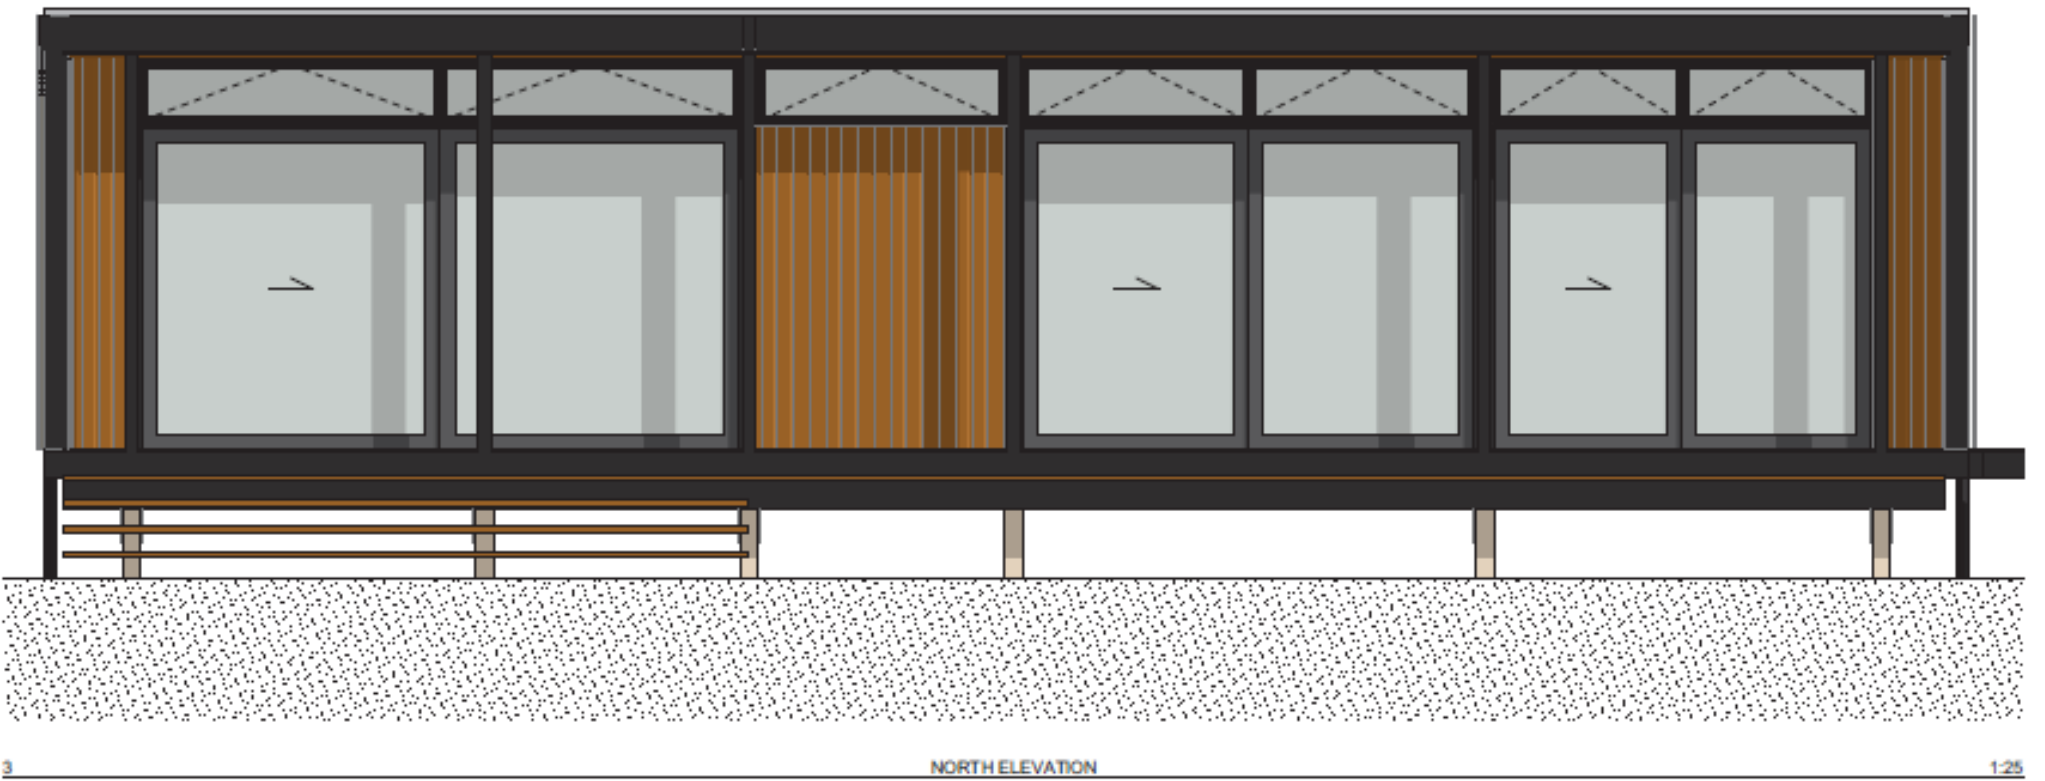

office@hybridbuild.co.nz
 www.hybridbuild.co.nz
 09 810 9479

Project: Sleepout – Modular Unit
 Site: Your Home Address
 Client: Mr & Mrs Joe & Jane Blogs

Sleepout Modular Unit

Sketch Design

| | | |
|----------------|----------------|--------------|
| Drawing 1 | Scale N.T.S | Drawn CB |
| Job HB SMU1 | Revision 0 | Date Date |

f : fixed glazing
s : safety glass

E-03 1:50

office@hybridbuild.co.nz
www.hybridbuild.co.nz
09 810 9479

Project: Sleepout – Modular Unit
Site: Your Home Address
Client: Mr & Mrs Joe & Jane Blogs

Sleepout Modular Unit

Sketch Design

Drawing 4
Job HB SMU1

Scale N.T.S
Revision 0

Drawn CB
Date Date

E-02

1:50

E-04

1:50