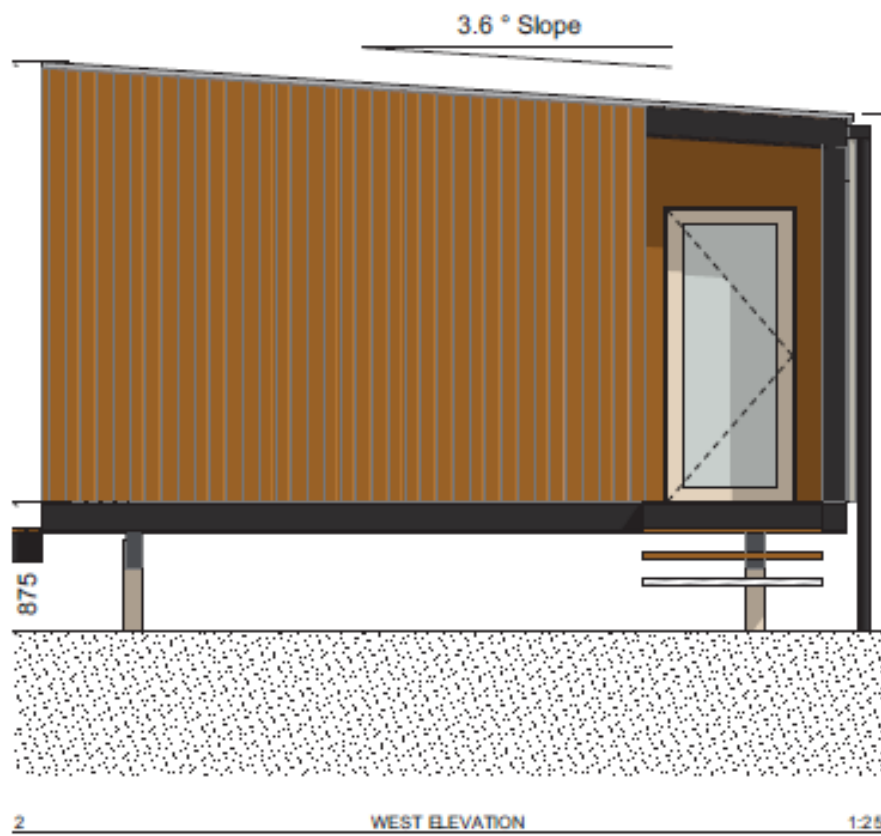

office@hybridbuild.co.nz
 www.hybridbuild.co.nz
 09 810 9479

Project: Sleepout – Modular Unit
 Site: Your Home Address
 Client: Mr & Mrs Joe & Jane Blogs

Sleepout Modular Unit

Sketch Design

| | | |
|----------------|----------------|--------------|
| Drawing 1 | Scale N.T.S | Drawn CB |
| Job HB SMU1 | Revision 0 | Date Date |

f : fixed glazing
s : safety glass

E-03 1:50

office@hybridbuild.co.nz
www.hybridbuild.co.nz
09 810 9479

Project: Sleepout – Modular Unit
Site: Your Home Address
Client: Mr & Mrs Joe & Jane Blogs

Sleepout Modular Unit

Sketch Design

Drawing 4
Job HB SMU1

Scale N.T.S
Revision 0

Drawn CB
Date Date

E-02

1:50

E-04

1:50