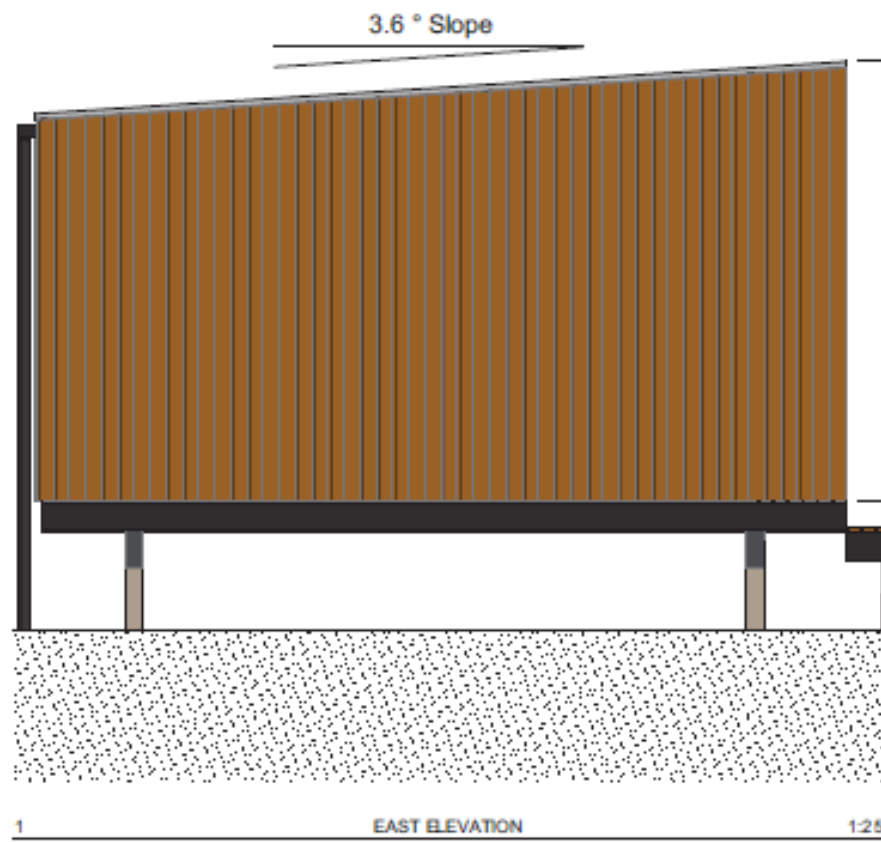

office@hybridbuild.co.nz
 www.hybridbuild.co.nz
 09 810 9479

Project: Sleepout – Modular Unit
 Site: Your Home Address
 Client: Mr & Mrs Joe & Jane Blogs

Sleepout Modular Unit

Sketch Design

| | | |
|----------------|----------------|--------------|
| Drawing 1 | Scale N.T.S | Drawn CB |
| Job HB SMU1 | Revision 0 | Date Date |

f : fixed glazing
s : safety glass

E-03 1:50

office@hybridbuild.co.nz
www.hybridbuild.co.nz
09 810 9479

Project: Sleepout – Modular Unit
Site: Your Home Address
Client: Mr & Mrs Joe & Jane Blogs

Sleepout Modular Unit