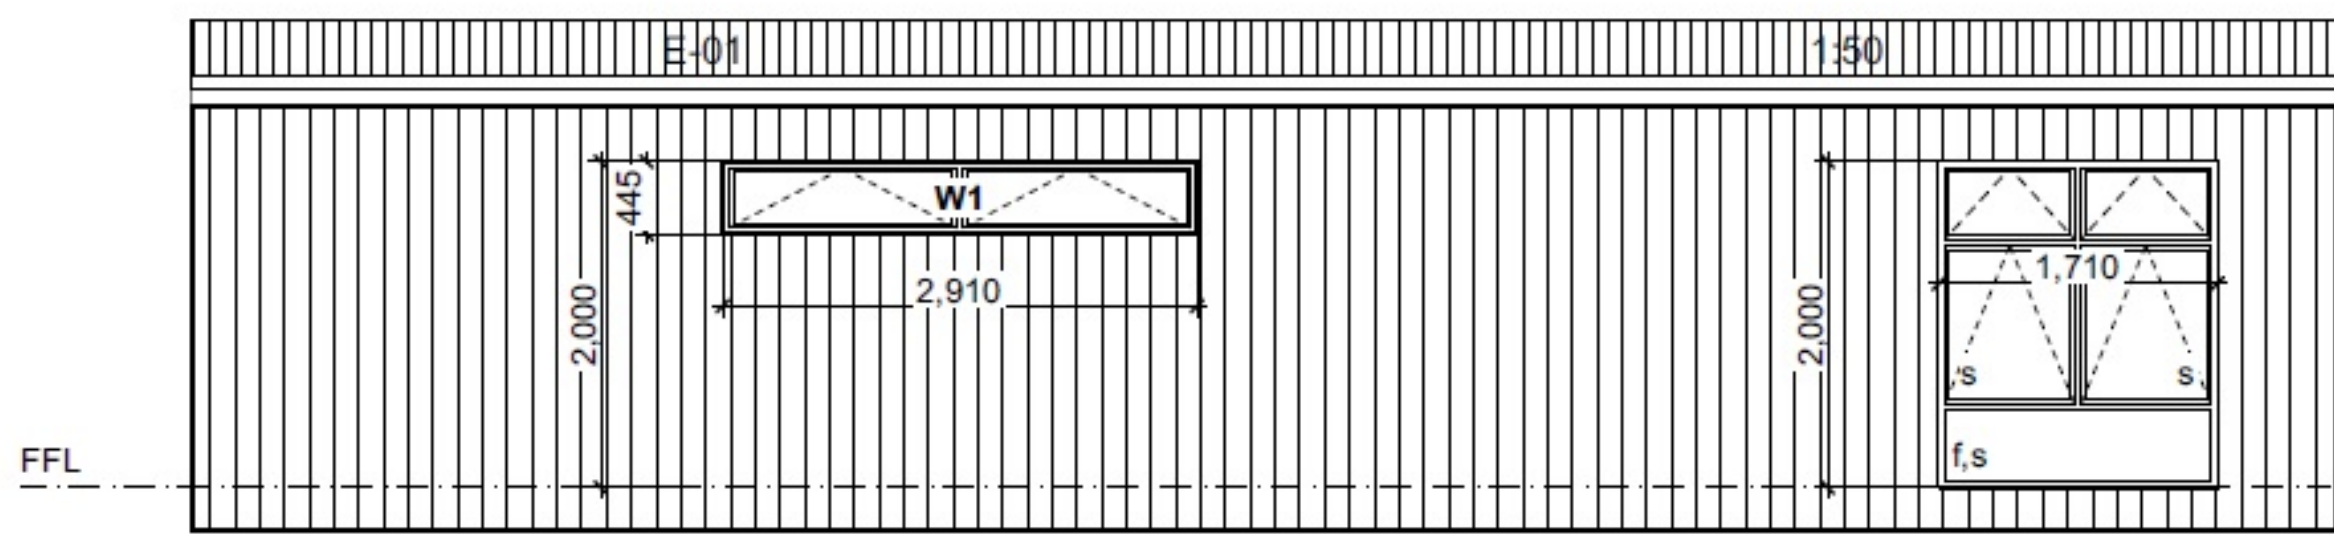

office@hybridbuild.co.nz
 www.hybridbuild.co.nz
 09 810 9479

Project: Sleepout – Modular Unit
 Site: Your Home Address
 Client: Mr & Mrs Joe & Jane Blogs

Sleepout Modular Unit

Sketch Design

| | | |
|----------------|----------------|--------------|
| Drawing 1 | Scale N.T.S | Drawn CB |
| Job HB SMU1 | Revision 0 | Date Date |

f : fixed glazing
s : safety glass

E-03 1:50

office@hybridbuild.co.nz
www.hybridbuild.co.nz
09 810 9479

Project: Sleepout – Modular Unit
Site: Your Home Address
Client: Mr & Mrs Joe & Jane Blogs

Sleepout Modular Unit