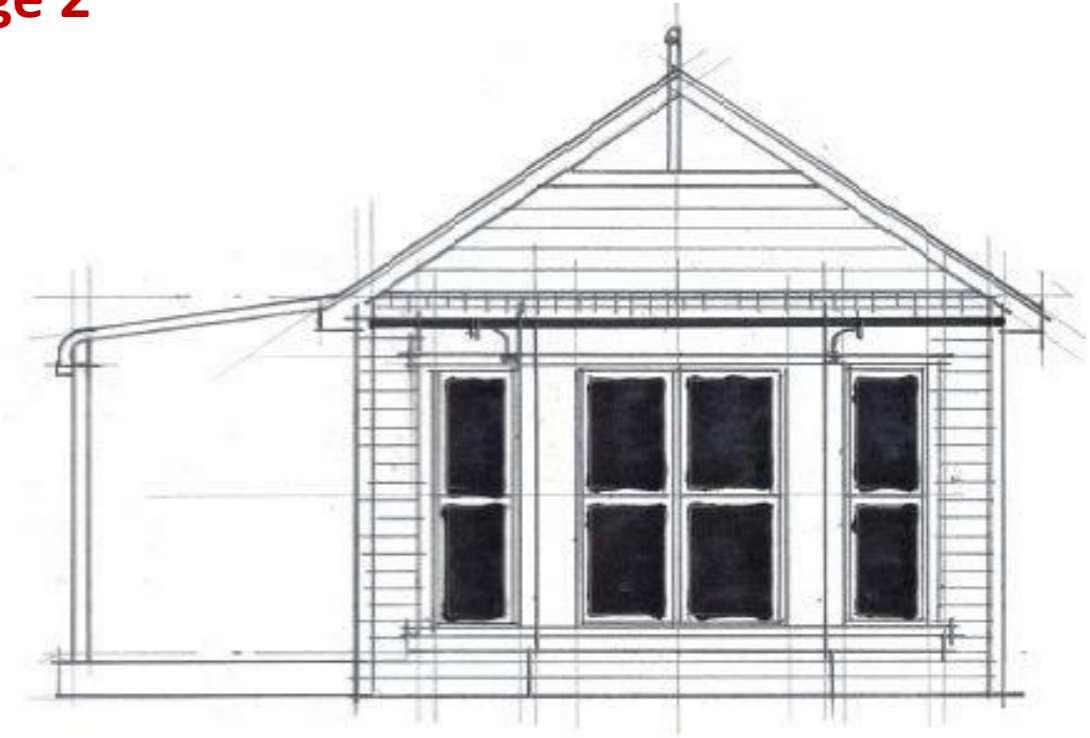

Sleepout 30m2 Cottage 2

<b style="font-size: 24px; font-weight: bold;">HYBRID CRAFTSMAN BUILDERS	office@hybridbuild.co.nz www.hybridbuild.co.nz 09 810 9479	Project: Sleepout – Villa Aesthetic Site: Your Home Address Client: Mr & Mrs Joe & Jane Blogs	Sleepout Cottage 2		Drawing 4	Scale N.T.S	Drawn CB
			Sketch Design		Job HB S2.1	Revision 0	Date Date