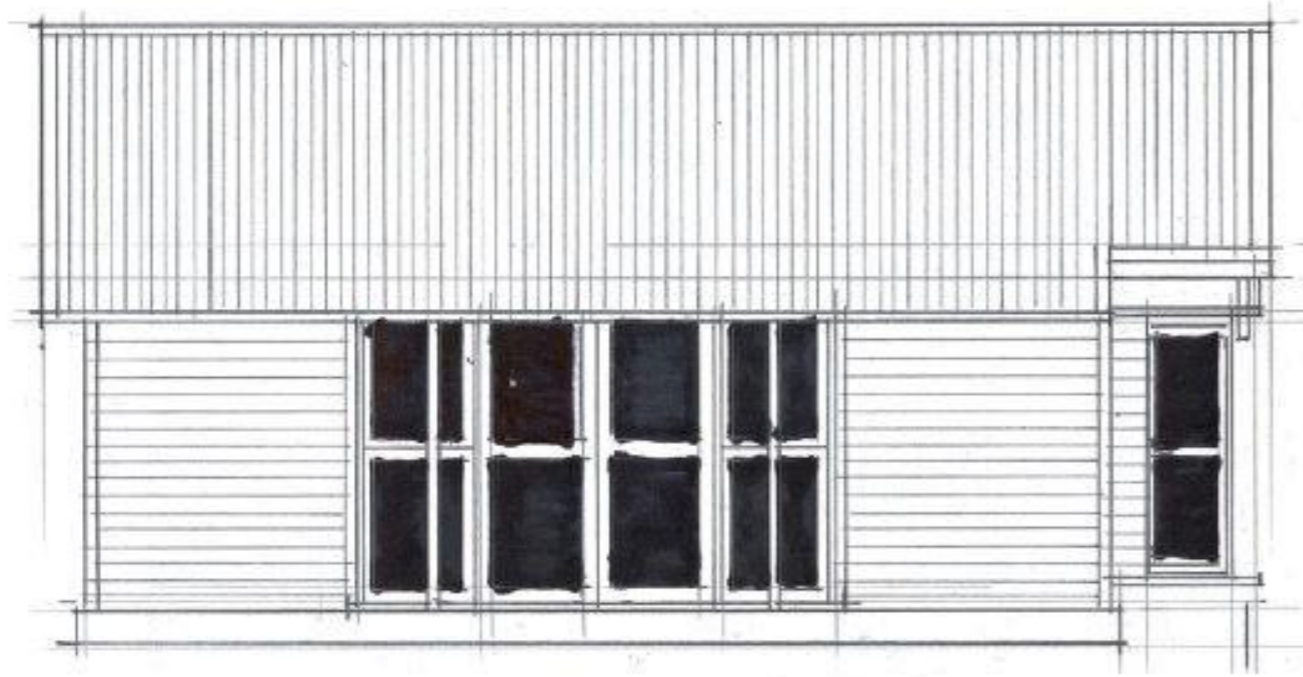

Sleepout 30m2 Cottage 2

<b style="font-size: 24px; font-weight: bold;">HYBRID CRAFTSMAN BUILDERS	office@hybridbuild.co.nz www.hybridbuild.co.nz 09 810 9479	Project: Sleepout – Villa Aesthetic Site: Your Home Address Client: Mr & Mrs Joe & Jane Blogs	Sleepout Cottage 2		Drawing 4	Scale N.T.S	Drawn CB
			Sketch Design		Job HB S2.1	Revision 0	Date Date