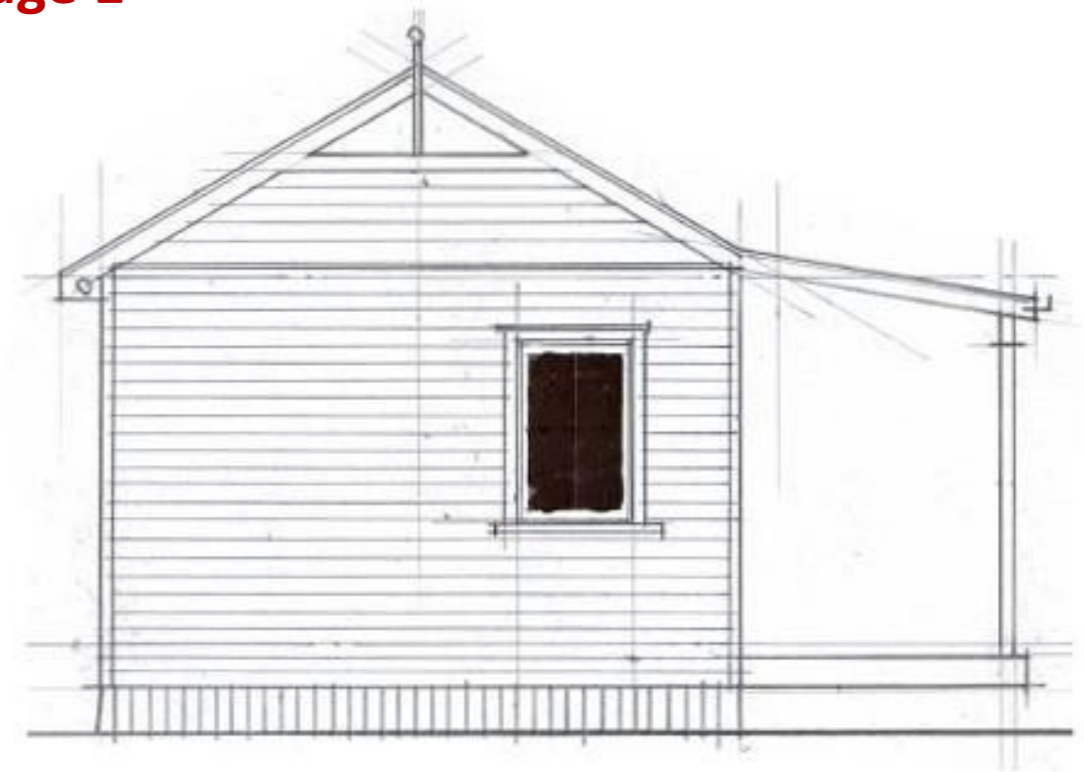

Sleepout 30m2 Cottage 1