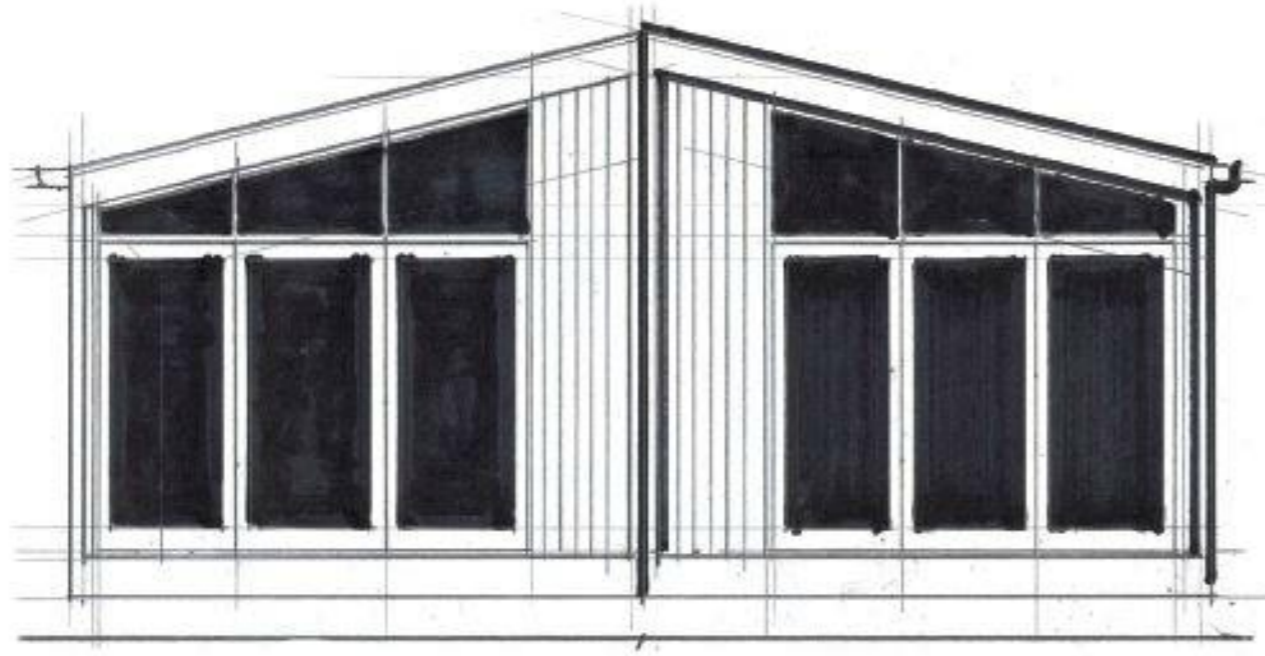

office@hybridbuild.co.nz
 www.hybridbuild.co.nz
 09 810 9479

Project: Sleepout – Split Gable
 Site: Your Home Address
 Client: Mr & Mrs Joe & Jane Blogs

Sleepout Split Gable

Sketch Design

Drawing
1

Job
HB S5.0

Scale
N.T.S

Revision
0

Drawn
CB

Date
Date

	office@hybridbuild.co.nz www.hybridbuild.co.nz 09 810 9479	Project: Sleepout – Split Gable Site: Your Home Address Client: Mr & Mrs Joe & Jane Blogs	Sleepout Split Gable			Drawing 2	Scale N.T.S	Drawn CB
			Sketch Design			Job HB S5.0	Revision 0	Date Date

Sleepout 30m2 Split Gable

	office@hybridbuild.co.nz www.hybridbuild.co.nz 09 810 9479	Project: Sleepout – Split Gable Site: Your Home Address Client: Mr & Mrs Joe & Jane Blogs	Sleepout Split Gable		Drawing 3	Scale N.T.S	Drawn CB
			Sketch Design		Job HB S5.0	Revision 0	Date Date