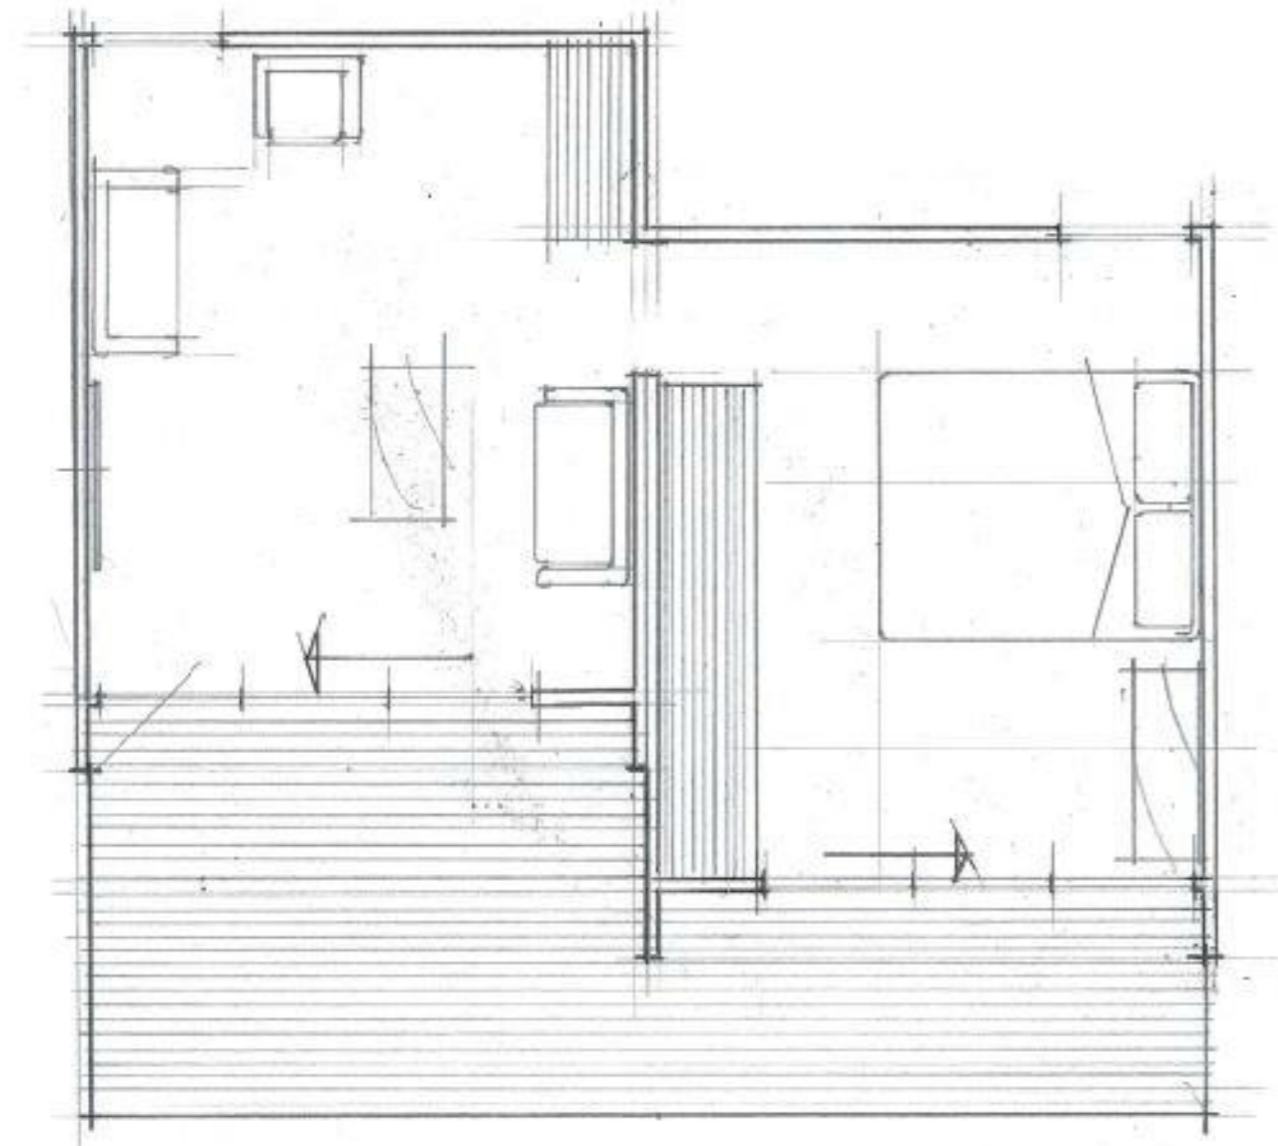

office@hybridbuild.co.nz
 www.hybridbuild.co.nz
 09 810 9479

Project: Sleepout – Split Gable
 Site: Your Home Address
 Client: Mr & Mrs Joe & Jane Blogs

Sleepout Split Gable

Sketch Design

Drawing
1

Job
HB S5.0

Scale
N.T.S

Revision
0

Drawn
CB

Date
Date

	office@hybridbuild.co.nz www.hybridbuild.co.nz 09 810 9479	Project: Sleepout – Split Gable Site: Your Home Address Client: Mr & Mrs Joe & Jane Blogs	Sleepout Split Gable			Drawing 2	Scale N.T.S	Drawn CB
			Sketch Design			Job HB S5.0	Revision 0	Date Date

Sleepout 30m2 Split Gable

	office@hybridbuild.co.nz www.hybridbuild.co.nz 09 810 9479	Project: Sleepout – Split Gable Site: Your Home Address Client: Mr & Mrs Joe & Jane Blogs	Sleepout Split Gable		Drawing 3	Scale N.T.S	Drawn CB
			Sketch Design		Job HB S5.0	Revision 0	Date Date