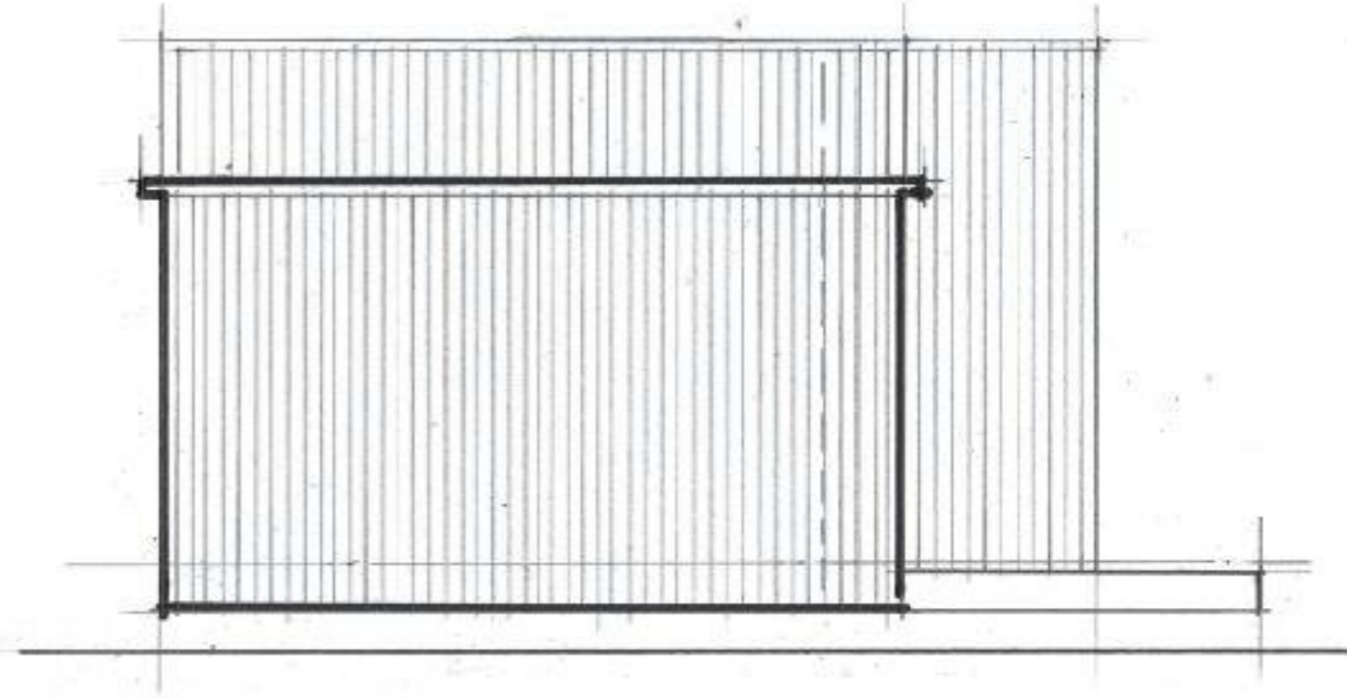

office@hybridbuild.co.nz
 www.hybridbuild.co.nz
 09 810 9479

Project: Sleepout – Split Gable
 Site: Your Home Address
 Client: Mr & Mrs Joe & Jane Blogs

Sleepout Split Gable

Sketch Design

Drawing
1

Job
HB S5.0

Scale
N.T.S

Revision
0

Drawn
CB

Date
Date

	office@hybridbuild.co.nz www.hybridbuild.co.nz 09 810 9479	Project: Sleepout – Split Gable Site: Your Home Address Client: Mr & Mrs Joe & Jane Blogs	Sleepout Split Gable			Drawing 2	Scale N.T.S	Drawn CB
			Sketch Design			Job HB S5.0	Revision 0	Date Date

Sleepout 30m2 Split Gable

	office@hybridbuild.co.nz www.hybridbuild.co.nz 09 810 9479	Project: Sleepout – Split Gable Site: Your Home Address Client: Mr & Mrs Joe & Jane Blogs	Sleepout Split Gable		Drawing 3	Scale N.T.S	Drawn CB
			Sketch Design		Job HB S5.0	Revision 0	Date Date